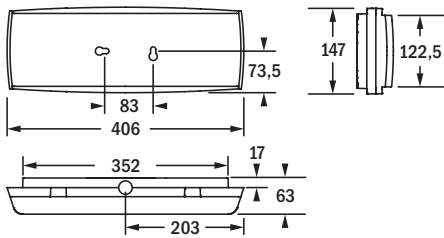

Fitting supplied complete with

FB12198	Box for recessed mounting
----------------	---------------------------

surface wall/ceiling mounting

recessed wall/ceiling mounting (hollow wall / ceiling)

recessed wall / ceiling mounting (solid wall or ceiling)
wall / ceiling cutout 430 mm x 165 mm