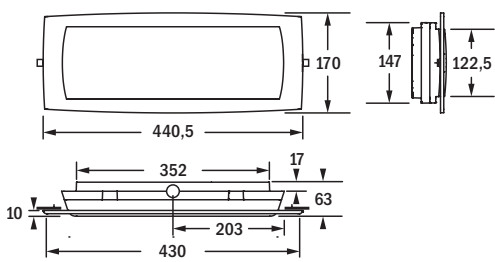

Fitting supplied complete with

FB12198	Box for recessed mounting
----------------	---------------------------

surface wall/ceiling mounting

recessed wall/ceiling mounting (hollow wall / ceiling)

recessed wall / ceiling mounting (solid wall or ceiling)
wall / ceiling cutout 430 mm x 165 mm