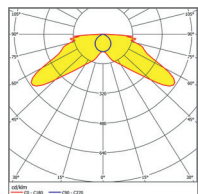

Mounting types

Technical data

Mounting options:
surface/recessed wall mounting (IP65), surface/recessed ceiling mounting (IP40)

Body:
polycarbonate, grey (RAL 7035)

Cover:
polycarbonate, clear

Reflector:
polycarbonate, aluminium coated, specular