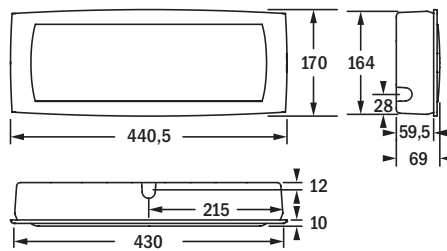

Fitting supplied complete with

FB12198	Box for recessed mounting
----------------	---------------------------

surface wall/ceiling mounting

recessed wall/ceiling mounting (hollow wall / ceiling)

recessed wall / ceiling mounting (solid wall or ceiling)
wall / ceiling cutout 430 mm x 165 mm