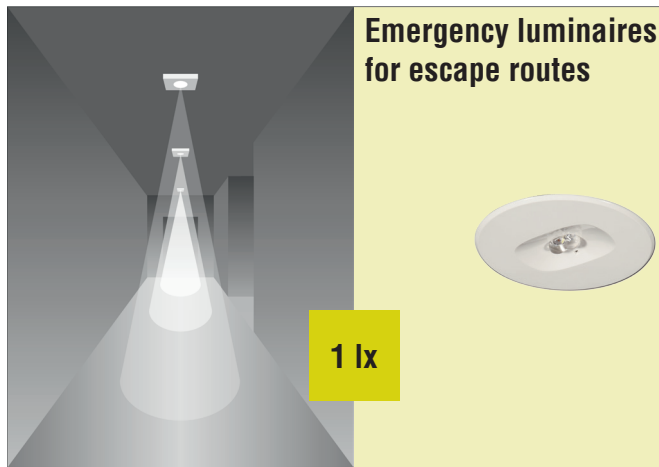

Versions for decentralized supply and central supply

Exit sign luminaires

Exit sign and emergency luminaires

1 lx
0,5 lx

Emergency luminaires for areas

0,5 lx

Emergency luminaires for safety devices

5 lx

Safety sign and emergency luminaires for safety devices

5 lx

Versions for decentralized supply

With monitoring and switching module S24

Functions:

- Single monitoring
- **programmable** mode (NM/M) **per luminaire**
- **combined** mode of luminaires in one circuit
- **automatic** addressing