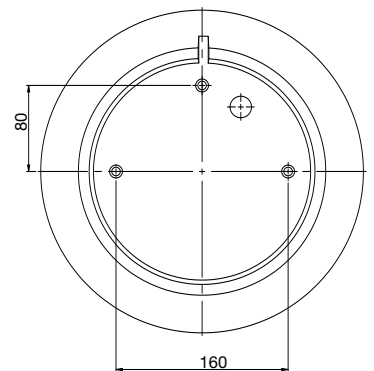

GENERAL SPECIFICATION

- Supply** 220/240 VAC - 50/60 Hz
- Conformity to** EN60598-1; EN60598-2-1
- Protection degree** IP66
- Ambient temp.** -20°C +40°C *
- Mounting** Surface, wall
- Body** Polycarbonate UV resistant and self estinguishing
- Colour** grey (RAL 9006), black (9011)
- Screen** Opal, polycarbonate UV resistant and self estinguishing

* Ambient temperature range is related to the type of light source used. The published range refers to Beghelli ECOLED lamps.

• Dimension (mm) •		Socket	Weight kg
Ø	H		
300	90	E27	0,8

Installation holes

Full Moon

	Part #	Description	EAN code	Colour	Socket	Packaging single/multi
MAX 75	75300	WL FM E27 BLACK	8002219503541	Black	E27	1/8
MAX 75	75400	WL FM E27 GREY	8002219503596	Grey	E27	1/8

Suggested Beghelli E27 lamps