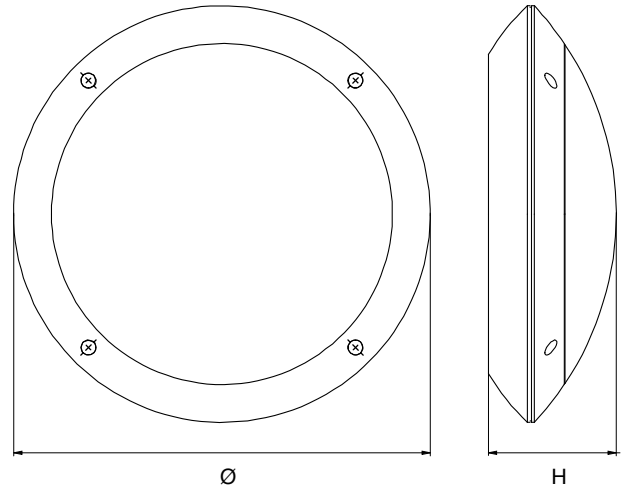

GENERAL SPECIFICATION

- Supply** 220/240 VAC - 50/60 Hz
- Conformity to** EN60598-1; EN60598-2-1
- Protection degree** IP66
- Ambient temp.** -20°C +40°C *
- Mounting** Surface, wall
- Body** Polycarbonate UV resistant and self extinguishing
- Colour** black (9011)
- Screen** Opal, polycarbonate UV resistant and self extinguishing

* Ambient temperature range is related to the type of light source used. The published range refers to Beghelli ECOLED lamps.

• Dimension (mm) •		Socket	Weight kg
Ø	H		
300	90	E27	0,8

Installation holes