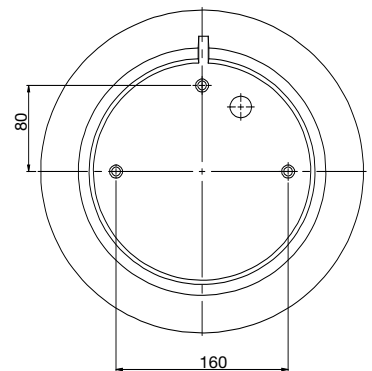

GENERAL SPECIFICATION

- Supply** 220/240 VAC - 50/60 Hz
- Conformity to** EN60598-1; EN60598-2-1
- Protection degree** IP66
- Ambient temp.** -20°C +40°C *
- Mounting** Surface, wall
- Body** Polycarbonate UV resistant and self extinguishing
- Colour** black (9011)
- Screen** Opal, polycarbonate UV resistant and self extinguishing

* Ambient temperature range is related to the type of light source used. The published range refers to Beghelli ECOLED lamps.

• Dimension (mm) •		Socket	Weight kg
Ø	H		
300	90	E27	0,8

Installation holes

Full Moon

	Part #	Description	EAN code	Colour	Socket	Packaging single/multi
MAX 75	75300	WL FM E27 BLACK	8002219503541	Black	E27	1/8

Suggested Beghelli E27 lamps

Watt	Part #	Type	Colour temp. K	Flux lm	Watt	Part #	Type	Colour temp. K	Flux lm	
11	56300	SORPRESA LED	3000	1055	20	50221	CFL	6500	1250	
	56301	SORPRESA LED	4000	1055		50308	CFL	6500	1400	
	56003	LED	3000	1055		50703	CFL	2700	1230	
	56004	LED	4000	1055		50803	CFL	2700	1600	
12	56933	LED	3000	1200	23	50713	CFL	4000	1230	
	56934	LED	4000	1200		50813	CFL	4000	1600	
20	50702	CFL	2700	1250		50723	CFL	6500	1230	
	50802	CFL	2700	1400		50823	CFL	6500	1600	
	50203	CFL	2700	1250		25	50204	CFL	2700	1230
	50302	CFL	2700	1400			50309	CFL	2700	1600
	50712	CFL	4000	1250	50213		CFL	4000	1230	
	50812	CFL	4000	1400	50310		CFL	4000	1600	
	50212	CFL	4000	1250	50222		CFL	6500	1230	
	50305	CFL	4000	1400	50311	CFL	6500	1600		
	50722	CFL	6500	1250	70	54904	HALOGREEN	2700	1175	
	50822	CFL	6500	1400						