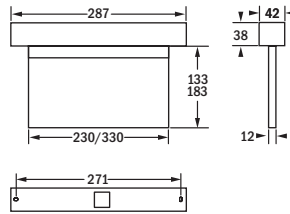

Fitting supplied complete with

Order code	Description
VD 20m	VD 30m
E16770M	E16779M
Kit of exit sign films single faced indication	
E16771M	E16780M
Kit of exit sign films double faced indication	

surface wall mounting