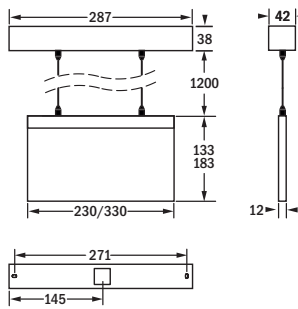

Fitting supplied complete with

Order code	Description
VD 20m	VD 30m
E16770M	E16779M
Kit of exit sign films single faced indication	
E16771M	E16780M
Kit of exit sign films double faced indication	

surface wall mounting

surface ceiling mounting

ceiling cutout:
305 mm x 50 mm

recessed ceiling mounting

wire suspension

bracket suspension