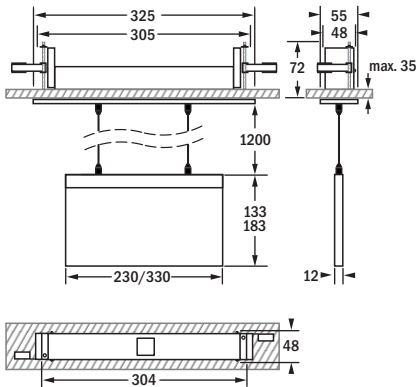

Fitting supplied complete with

Order code	Description
VD 20m	VD 30m
E16770M	E16779M
Kit of exit sign films single faced indication	
E16771M	E16780M
Kit of exit sign films double faced indication	

surface wall mounting

surface ceiling mounting

ceiling cutout:
305 mm x 50 mm

recessed ceiling mounting

wire suspension

bracket suspension