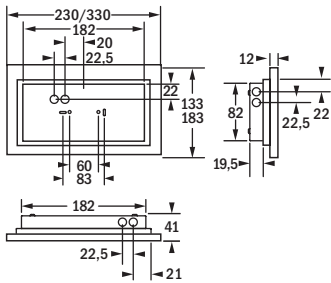

Order code	Description
VD 20m	VD 30m
E16772M	E16781M
Exit sign film	
E16773M	E16782M
Exit sign film	
E16774M	E16783M
Exit sign film	
E16775M	E16784M
Exit sign film	
E16776	E16785
Exit sign film	
E16777	E16786
Exit sign film	
E16778	E16787
Exit sign film	

Fitting supplied complete with

Order code	Description
VD 20m	VD 30m
E16770M	E16779M
Kit of exit sign films single faced indication	
E16771M	E16780M
Kit of exit sign films double faced indication	

surface wall mounting