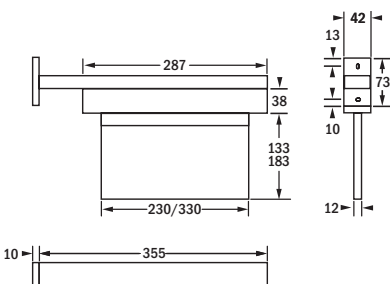

surface ceiling mounting

ceiling cutout:
305 mm x 50 mm

recessed ceiling mounting

wire suspension

bracket suspension