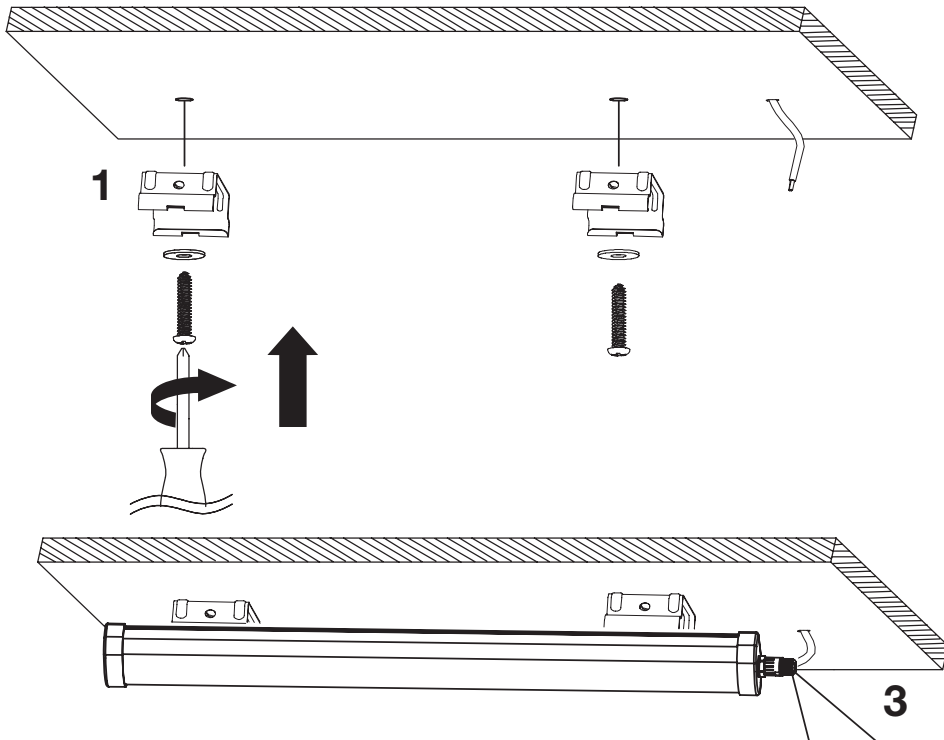

SAVING Easy LED BEGHELLI

-20°C < Ta < 40°C

230V 50Hz

IP65

Beghelli

www.beghelli.com
BEGHELLI S.p.A. - Via Mozzeghine 13/15 - località Monteveglio 40053 Valsamoggia (BO) ITALY - Tel. +39 051 9660411 - Fax +39 051 9660444 - N° Verde 800 626626

334.901.801 B