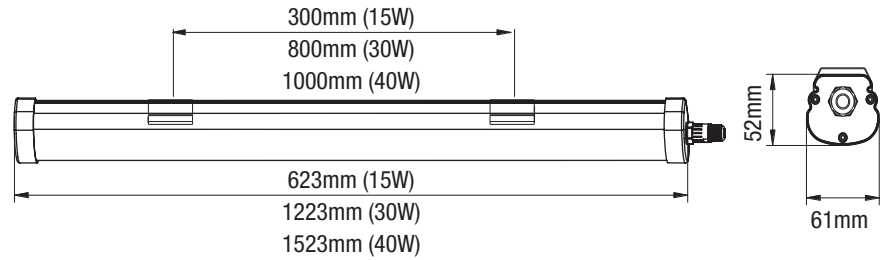

SAVING Easy LED BEGHELLI

-20°C < Ta < 40°C

230V 50Hz

IP65

Beghelli

www.beghelli.com
BEGHELLI S.p.A. - Via Mozzeghine 13/15 - località Monteveglio 40053 Valsamoggia (BO) ITALY - Tel. +39 051 9660411 - Fax +39 051 9660444 - N° Verde 800 626626

334.901.801 B