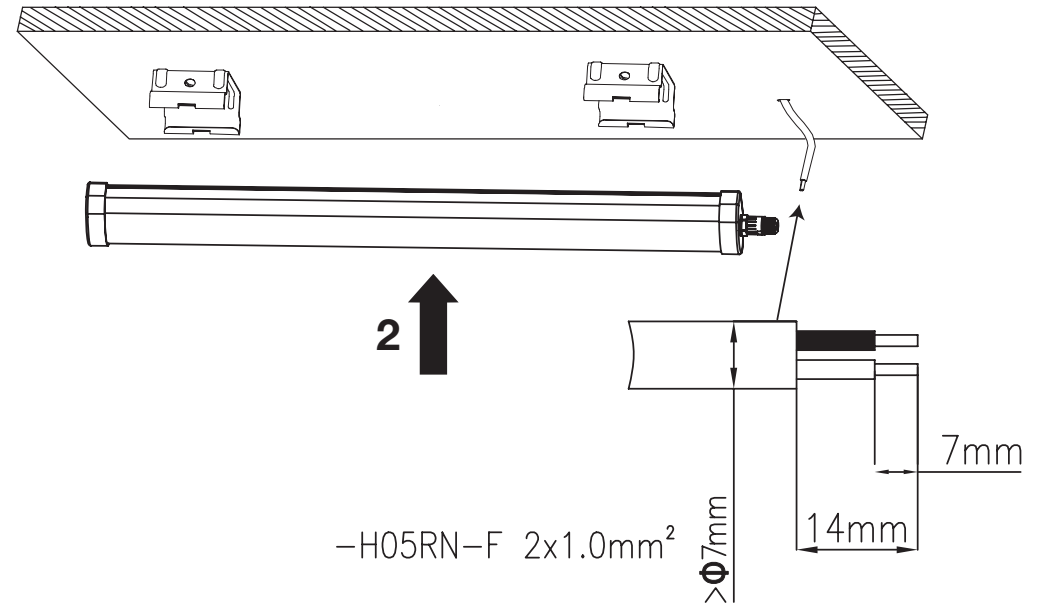

SAVING Easy LED BEGHELLI

-20°C < Ta < 40°C

230V 50Hz

IP65

Beghelli

www.beghelli.com
BEGHELLI S.p.A. - Via Mozzeghine 13/15 - località Monteveglio 40053 Valsamoggia (BO) ITALY - Tel. +39 051 9660411 - Fax +39 051 9660444 - N° Verde 800 626626

334.901.801 B