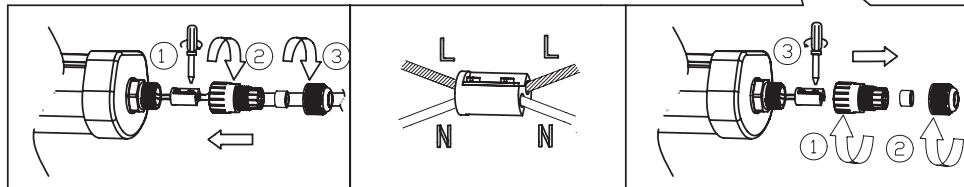

SAVING Easy LED BEGHELLI

-20°C < Ta < 40°C

230V 50Hz

IP65

Beghelli

www.beghelli.com
BEGHELLI S.p.A. - Via Mozzeghine 13/15 - località Monteveglio 40053 Valsamoggia (BO) ITALY - Tel. +39 051 9660411 - Fax +39 051 9660444 - N° Verde 800 626626

334.901.801 B