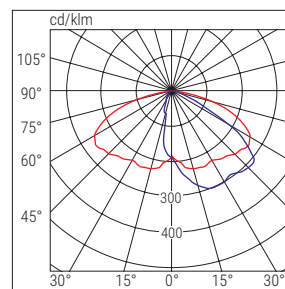

OPTIKA MĚSTSKÉ/PŘÍMĚSTSKÉ ULICE – HLUBOKÝ PAPPREK LONG BEAM URBAN/EXTRA-URBAN OPTICS

■ C0-C180 ■ C90-C270