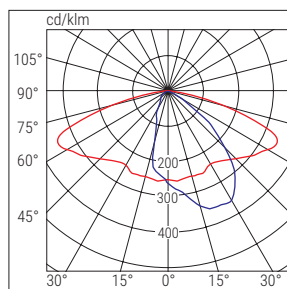

OPTIKA MĚSTSKÉ ULICE URBAN STREET OPTICS

■ C0-C180 ■ C90-C270