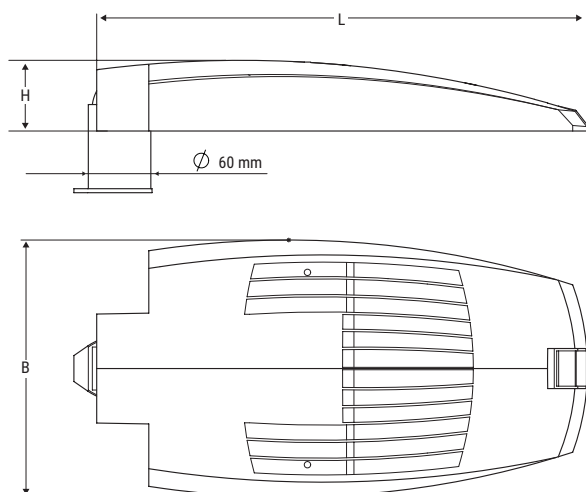

## Characteristics

**Power supply** 230 V AC ±10 %, 50–60 Hz

**Luminous flux retention at 25 °C**

>70,000 h (S70, S100, S150) (L80B20)

>75,000 h (S30, S50) (L80B20)

**Mounting** pole or arm Ø60 mm

**Housing** polyester powder-coated die-cast aluminium, RAL 7040

## Applications

public and private roads, parking

Rozměry  
Dimensions  
mm

L	B	H	Ø
611	320	88	60