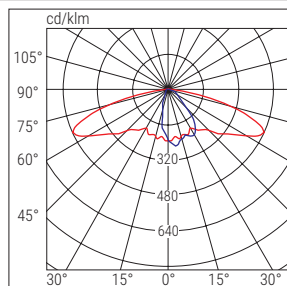

OPTIKA MĚSTSKÉ CYKLOSTEZKY / PARKOVIŠTĚ URBAN CYCLING PATH / PARKING OPTICS

■ C0-C180 ■ C90-C270

MOŽNOSTI VYUŽITÍ OPTIK

Předměstské nebo městské cesty (ME2, ME3A, ME3B, ME4A, ME4B, ME5, ME6) a cyklostezky (CE, S)

FIELDS OF OPTICS APPLICATION

Suburban and urban roads (ME2, ME3A, ME3B, ME4A, ME4B, ME5, ME6) and cycle paths (CE, S)

Kód Code	Popis Description	Optika Optics	Příkon Power W	Teplota chrom. Colour Temp. K	CRI	Svět. tok LED LED Flux lm (Tj=25°C)	Svět. tok Flux lm	lm/W	Kg
46030	STRADA LED DL/MV 35 R EX 4K	příměstská ulice Extraburban street	34	4000	>70	5750	4750	140	5,5
46031	STRADA LED DL/MV 50 R EX 4K	příměstská ulice Extraburban street	51	4000	>70	8000	7000	137	5,5
46032	STRADA LED DL/MV 70 R EX 4K	příměstská ulice Extraburban street	66	4000	>70	12000	9950	135	5,5
46033	STRADA LED DL/MV 110 R EX 4K	příměstská ulice Extraburban street	109	4000	>70	15850	13900	135	5,5
46034	STRADA LED DL/MV 130 R EX 4K	příměstská ulice Extraburban street	130	4000	>70	20600	16900	130	5,5
46035	STRADA LED DL/MV 35 R EX L 4K	přím. ulice dlouhý dosah Long range Extr. Urb. Street	34	4000	>70	5750	4750	140	5,5
46036	STRADA LED DL/MV 50 R EX L 4K	přím. ulice dlouhý dosah Long range Extr. Urb. Street	51	4000	>70	8000	7000	137	5,5
46037	STRADA LED DL/MV 70 R EX L 4K	přím. ulice dlouhý dosah Long range Extr. Urb. Street	66	4000	>70	12000	9950	135	5,5
46038	STRADA LED DL/MV 110 R EX L 4K	přím. ulice dlouhý dosah Long range Extr. Urb. Street	109	4000	>70	15850	13900	135	5,5
46039	STRADA LED DL/MV 130 R EX L 4K	přím. ulice dlouhý dosah Long range Extr. Urb. Street	130	4000	>70	20600	16900	130	5,5
46040	STRADA LED DL/MV 25 R UC 4K	městské cyklostezky/parky Urban Cycle/Ped/Park	24	4000	>70	4000	3300	138	5,5
46041	STRADA LED DL/MV 35 R UC 4K	městské cyklostezky/parky Urban Cycle/Ped/Park	34	4000	>70	5750	4600	140	5,5
46042	STRADA LED DL/MV 50 R UC 4K	městské cyklostezky/parky Urban Cycle/Ped/Park	51	4000	>70	8000	6500	137	5,5
46043	STRADA LED DL/MV 65 R UC 4K	městské cyklostezky/parky Urban Cycle/Ped/Park	66	4000	>70	12000	8900	135	5,5

VIRTUÁLNÍ PŮLNOC / VIRTUAL MIDNIGHT - DALI

VIRTUÁLNÍ PŮLNOC A ROZHRANÍ DALI / VIRTUAL MIDNIGHT AND DALI INTERFACE

173 pouliční osvětlení / street lighting