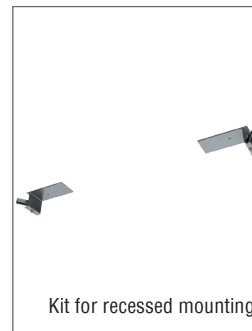

Please order mounting accessories separately

Order code	Description	
VD 25m	VD 30m	
-	F95943	Adaptor for suspension suspension
F95600	F95600	Rectangular suspension: 250 mm
F95601	F95601	Rectangular suspension: 500 mm
F95602	F95602	Rectangular suspension: 1000 mm
-	F95401	Wire suspension: max. 1200 mm
-	FB19045	Bracket suspension
-	F95942	Cover for outdoor bracket suspension
FB19040	FB19040	Box for recessed mounting for solid wall or ceiling
FB19048	FB19048	Box for recessed mounting for solid wall or ceiling (for High and Extreme version)
FB19041	FB19041	Kit for recessed mounting in hollow wall or ceilings
FB19049	FB19049	Kit for recessed mounting in hollow wall or ceilings (for High and Extreme version)

Please order additional accessories separately

Order code	Description	
VD 25m	VD 30m	
-	19059	Exit sign display-pane
-	E16041M-KIT-F65	Exit sign display-pane
-	E16040M-KIT-F65	Exit sign display-pane
FB12194	-	Wire guard (surface wall mounting)
Fitting supplied complete with		
VD 25m	VD 30m	
FB19044M	-	Kit of exit sign films