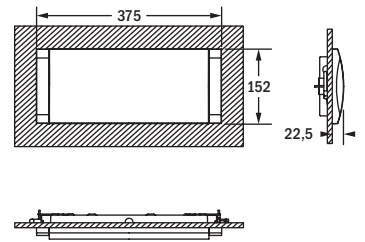

recessed wall mounting hollow walls