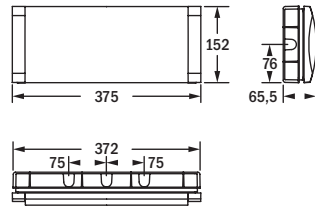

recessed wall mounting solid walls