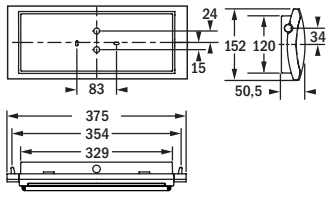

Formula65

surface wall mounting