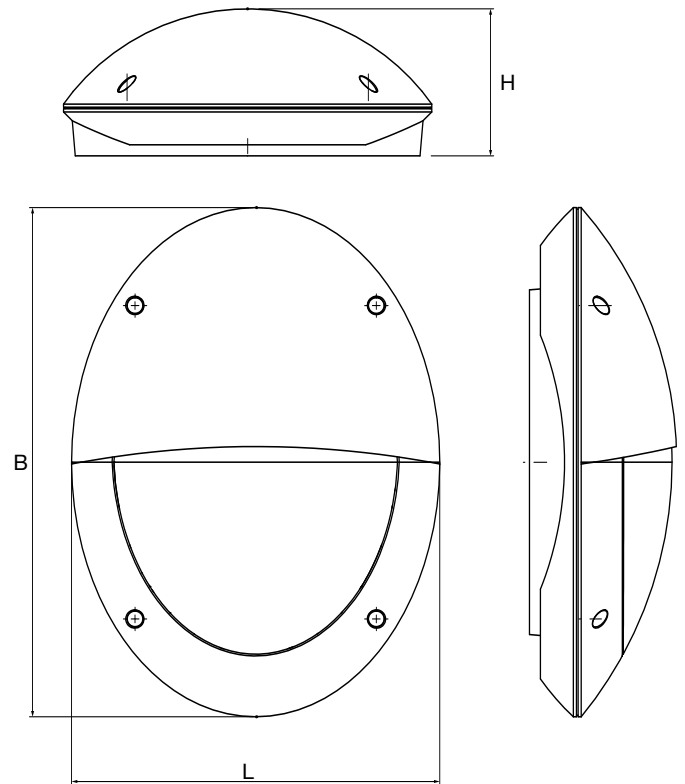

Ellips

Watertight wall light fixture, excellent where a bright and diffused lighting is needed.
 Perfect for lighting stairs, building entrances, corridors in shopping malls, shops, hotels and restaurants.
 Full moon can be equipped with incandescent (max 75W), CFL and LED light sources with E27 socket.

GENERAL SPECIFICATION

- Supply** 220/240 VAC - 50/60 Hz
- Conformity to** EN60598-1; EN60598-2-1
- Protection degree** IP66
- Ambient temp.** -20°C +40°C *
- Mounting** Surface, wall
- Body** Polycarbonate UV resistant and self extinguishing
- Colour** black (9011)
- Screen** Opal, polycarbonate UV resistant self extinguishing

* Ambient temperature range is related to the type of light source used. The published range refers to Beghelli ECOLED lamps.

Installation holes

• Dimension (mm) •			Socket	Weight kg
L	B	H		
235	325	94	E27	0,7