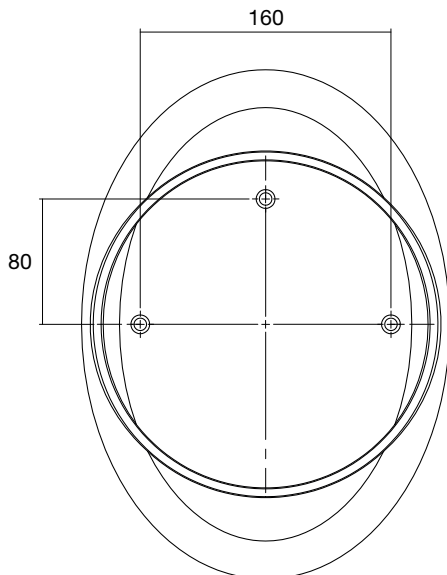

Ellips

Watertight wall light fixture, excellent where a bright and diffused lighting is needed.
 Perfect for lighting stairs, building entrances, corridors in shopping malls, shops, hotels and restaurants.
 Full moon can be equipped with incandescent (max 75W), CFL and LED light sources with E27 socket.

GENERAL SPECIFICATION

- Supply** 220/240 VAC - 50/60 Hz
- Conformity to** EN60598-1; EN60598-2-1
- Protection degree** IP66
- Ambient temp.** -20°C +40°C *
- Mounting** Surface, wall
- Body** Polycarbonate UV resistant and self extinguishing
- Colour** black (9011)
- Screen** Opal, polycarbonate UV resistant self extinguishing

* Ambient temperature range is related to the type of light source used. The published range refers to Beghelli ECOLED lamps.

Installation holes

• Dimension (mm) •			Socket	Weight kg
L	B	H		
235	325	94	E27	0,7

Ellips

	Part #	Description	EAN code	Colour	Socket	Packaging single/multi
MAX 75	75308	WL E E27 BLACK	8002219503565	Black	E27	1/8

Suggested Beghelli E27 lamps

Watt	Part #	Type	Colour temp. K	Flux lm	Watt	Part #	Type	Colour temp. K	Flux lm
11	56300	SORPRESA LED (Anti Black -Out)	3000	1055	20	50822	CFL	6500	1250
	56301	SORPRESA LED (Anti Black -Out)	4000	1055	23	50823	CFL	6500	1400
	56003	LED	3000	1055	20	50203	CFL	2700	1230
	56004	LED	4000	1055	25	50204	CFL	2700	1600
12	56933	LED	3000	1200	20	50212	CFL	4000	1230
	56934	LED	4000	1200	25	50213	CFL	4000	1600
20	50702	CFL	2700	1250	20	50221	CFL	6500	1230
23	50703	CFL	2700	1400	25	50222	CFL	6500	1600
20	50712	CFL	4000	1250	20	50302	CFL	2700	1230
23	50713	CFL	4000	1400	25	50309	CFL	2700	1600
20	50722	CFL	6500	1250	20	50305	CFL	4000	1230
23	50723	CFL	6500	1400	25	50310	CFL	4000	1600
20	50802	CFL	2700	1250	20	50308	CFL	6500	1230
23	50803	CFL	2700	1400	25	50311	CFL	6500	1600
20	50812	CFL	4000	1250	70	54904	HALOGREEN	2700	1175
23	50813	CFL	4000	1400					