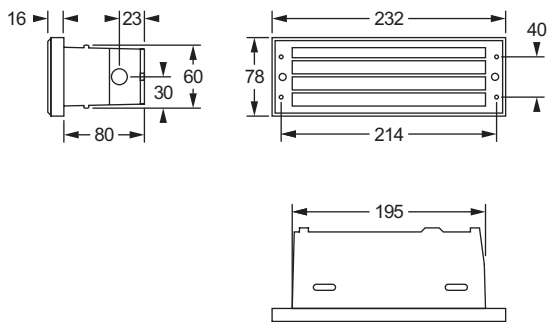

installation in stairs (solid stairs)