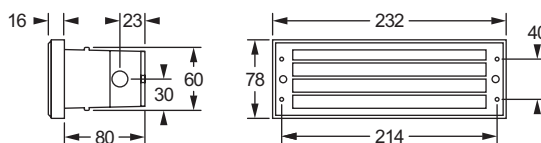

Technical data

Mounting options:
installation in stairs

Body: aluminium, grey (RAL 7030)

Cover: diecast aluminium, grey (RAL 7030)

Display pane: glass, opal

Decentralized supply

Protection class: III

Mains supply:
24 V +/- 20% DC

installation in stairs (solid stairs)

installation in stairs (hollow stairs)

Order Codes

Decentralized / Central supply

SICURO S24	[EVG]	[SLEB]	[ALOG]	LED	P	Φ	P =	S ~	P =
-------------------	-------	--------	--------	-----	---	---	-----	-----	-----