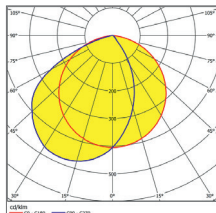

installation in stairs (solid stairs)

installation in stairs (hollow stairs)

Order Codes

Decentralized / Central supply

SICURO S24	[EVG]	[SLEB]	[ALOG]	LED	P	Φ	P =	S ~	P =
-------------------	-------	--------	--------	-----	---	---	-----	-----	-----