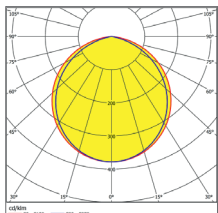

installation in stairs (solid stairs)

installation in stairs (hollow stairs)

Order Codes

Decentralized / Central supply

SICURO S24	[EVG]	[SLEB]	[ALOG]	LED	P	Φ	P =	S ~	P =
-------------------	-------	--------	--------	-----	---	---	-----	-----	-----