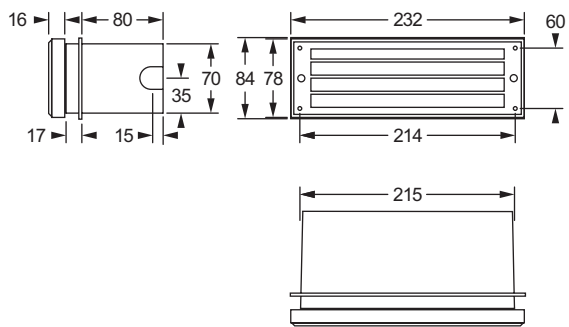

installation in stairs (hollow stairs)