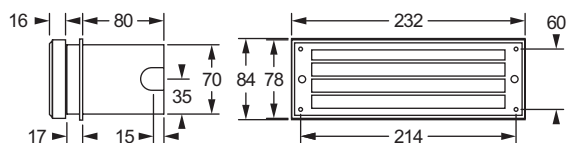

S-In

Emergency luminaire for steps: Housing made of aluminium with frame or shade cover, exchangeable. Recessed mounting casing for solid steps included in delivery.

Version for recessed step mounting.

300

Technical data

Mounting options:
installation in stairs

Body: aluminium, grey (RAL 7030)

Cover: diecast aluminium, grey (RAL 7030)

Display pane: glass, opal

Decentralized supply

Protection class: III

Mains supply:
24 V +/- 20% DC

installation in stairs (solid stairs)

installation in stairs (hollow stairs)

Order Codes

Decentralized / Central supply

SICURO S24	[EVG]	[SLEB]	[ALOG]	LED	P	Φ	P =	S ~	P =
-------------------	-------	--------	--------	-----	---	---	-----	-----	-----