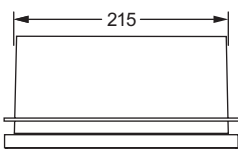

installation in stairs (solid stairs)

Order Codes

Decentralized / Central supply

SICURO S24	[EVG]	[SLEB]	[ALOG]	LED	P	Φ	P =	S ~	P =

Installation in stairs for illumination of exit route and areas

T93290-S24	T93290E	T93290S	T93290A	3	3.0W	29lm	134lm	4.3 W	8.0VA / 5.0 W