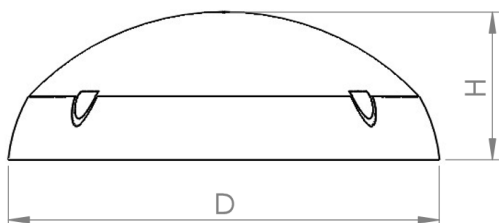

13

LUNA LED	
D, mm	H, mm
335	130

**Attention! The exact model of the fixture marked on label inside.**