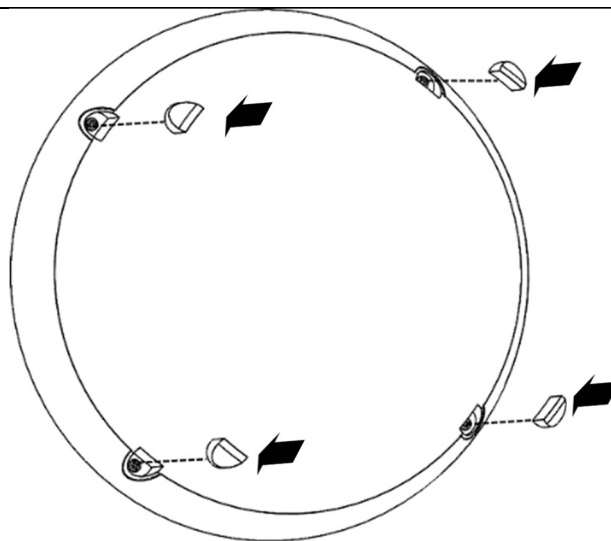

13

LUNA LED	
D, mm	H, mm
335	130

**Attention! The exact model of the fixture marked on label inside.**