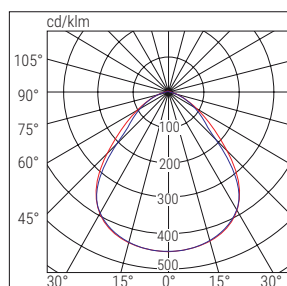

BACKLIGHT PANEL UGR<19

■ C180-C270 ■ C90-C270