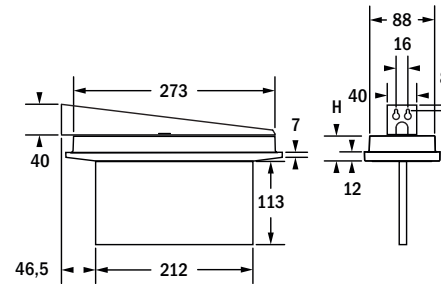

Aestetica

Rettungszeichenleuchte / Exit sign luminaire

Wand-Öffnung / wall cutout
278 mm x 92 mm

Wandanbau
wall mounting

Wandeinbau (Hohlwand)
wall recessed mounting (cavity wall)

Wandeinbau (Massivwand)
wall recessed mounting (concrete wall)

Deckenanbau
surface ceiling mounting

Decken-Öffnung / ceiling cutout
278 mm x 92 mm

Deckeneinbau (Hohldecke)
recessed ceiling mounting (hollow ceiling)

Deckeneinbau (Massivdecke)
recessed ceiling mounting (concrete ceiling)

Ausleger
bracket mounting

	H
EB	34,0
ZV	55,5