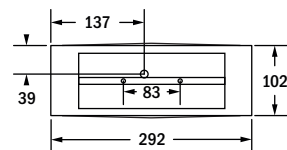

Aestetica

Rettungszeichenleuchte / Exit sign luminaire

Wand-Öffnung / wall cutout
278 mm x 92 mm

Wandanbau
wall mounting

Wandeinbau (Hohlwand)
wall recessed mounting (cavity wall)

Wandeinbau (Massivwand)
wall recessed mounting (concrete wall)

Deckenanbau
surface ceiling mounting

Decken-Öffnung / ceiling cutout
278 mm x 92 mm

Deckeneinbau (Hohldecke)
recessed ceiling mounting (hollow ceiling)

Deckeneinbau (Massivdecke)
recessed ceiling mounting (concrete ceiling)