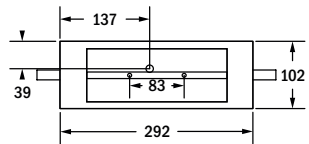

Aestetica

Rettungszeichenleuchte / Exit sign luminaire

Wand-Öffnung / wall cutout
278 mm x 92 mm

Wandanbau
wall mounting

Wandeinbau (Hohlwand)
wall recessed mounting (cavity wall)

Wandeinbau (Massivwand)
wall recessed mounting (concrete wall)

Deckenanbau
surface ceiling mounting

Decken-Öffnung / ceiling cutout
278 mm x 92 mm

Deckeneinbau (Hohldecke)
recessed ceiling mounting (hollow ceiling)

Deckeneinbau (Massivdecke)
recessed ceiling mounting (concrete ceiling)