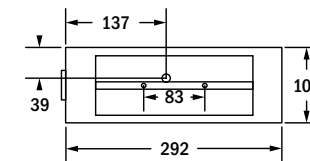

Aestetica

Rettungszeichenleuchte / Exit sign luminaire

Wand-Öffnung / wall cutout
278 mm x 92 mm

Wandanbau
wall mounting

Wandeinbau (Hohlwand)
wall recessed mounting (cavity wall)

Wandeinbau (Massivwand)
wall recessed mounting (concrete wall)

Deckenanbau
surface ceiling mounting

Decken-Öffnung / ceiling cutout
278 mm x 92 mm

Deckeneinbau (Hohldecke)
recessed ceiling mounting (hollow ceiling)

Deckeneinbau (Massivdecke)
recessed ceiling mounting (concrete ceiling)