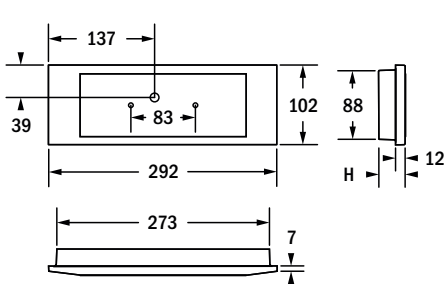

Aestetica

Rettungszeichenleuchte / Exit sign luminaire

Wand-Öffnung / wall cutout
278 mm x 92 mm

Wandanbau
wall mounting

Wandeinbau (Hohlwand)
wall recessed mounting (cavity wall)

Wandeinbau (Massivwand)
wall recessed mounting (concrete wall)

Deckenanbau
surface ceiling mounting

Decken-Öffnung / ceiling cutout
278 mm x 92 mm

Deckeneinbau (Hohldecke)
recessed ceiling mounting (hollow ceiling)

Deckeneinbau (Massivdecke)
recessed ceiling mounting (concrete ceiling)