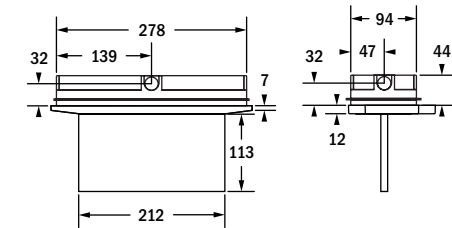

Aestetica

Rettungszeichenleuchte / Exit sign luminaire

Wand-Öffnung / wall cutout
278 mm x 92 mm

Wandanbau
wall mounting

Wandeinbau (Hohlwand)
wall recessed mounting (cavity wall)

Wandeinbau (Massivwand)
wall recessed mounting (concrete wall)

Deckenanbau
surface ceiling mounting

Decken-Öffnung / ceiling cutout
278 mm x 92 mm

Deckeneinbau (Hohldecke)
recessed ceiling mounting (hollow ceiling)

Deckeneinbau (Massivdecke)
recessed ceiling mounting (concrete ceiling)

Ausleger
bracket mounting

	H
EB	34,0
ZV	55,5