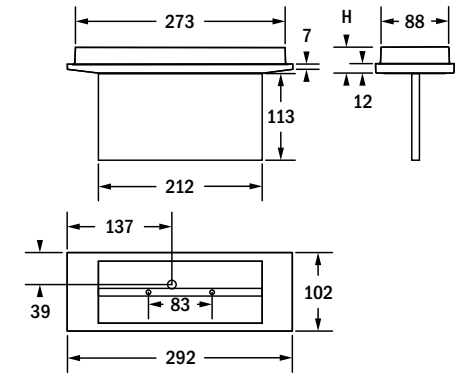

Aestetica

Rettungszeichenleuchte / Exit sign luminaire

Wand-Öffnung / wall cutout
278 mm x 92 mm

Wandanbau
wall mounting

Wandeinbau (Hohlwand)
wall recessed mounting (cavity wall)

Wandeinbau (Massivwand)
wall recessed mounting (concrete wall)

Deckenanbau
surface ceiling mounting

Decken-Öffnung / ceiling cutout
278 mm x 92 mm

Deckeneinbau (Hohldecke)
recessed ceiling mounting (hollow ceiling)

Deckeneinbau (Massivdecke)
recessed ceiling mounting (concrete ceiling)

Ausleger
bracket mounting

	H
EB	34,0
ZV	55,5