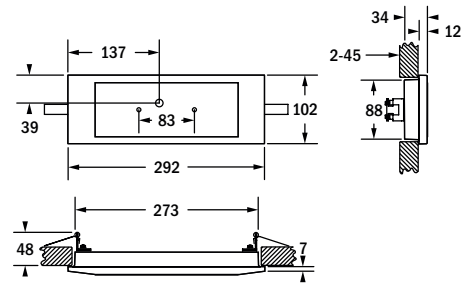

Aestetica

Rettungszeichenleuchte / Exit sign luminaire

Wand-Öffnung / wall cutout
278 mm x 92 mm

Wandanbau
wall mounting

Wandeinbau (Hohlwand)
wall recessed mounting (cavity wall)

Wandeinbau (Massivwand)
wall recessed mounting (concrete wall)

Deckenanbau
surface ceiling mounting

Decken-Öffnung / ceiling cutout
278 mm x 92 mm

Deckeneinbau (Hohldecke)
recessed ceiling mounting (hollow ceiling)

Deckeneinbau (Massivdecke)
recessed ceiling mounting (concrete ceiling)

Ausleger
bracket mounting

	H
EB	34,0
ZV	55,5