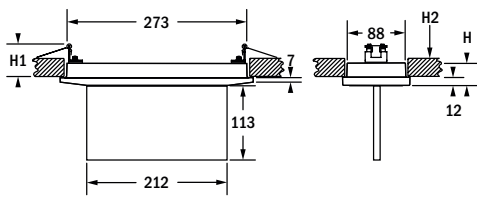

Aestetica

Rettungszeichenleuchte / Exit sign luminaire

Wand-Öffnung / wall cutout
278 mm x 92 mm

Wandanbau
wall mounting

Wandeinbau (Hohlwand)
wall recessed mounting (cavity wall)

Wandeinbau (Massivwand)
wall recessed mounting (concrete wall)

Deckenanbau
surface ceiling mounting

Decken-Öffnung / ceiling cutout
278 mm x 92 mm

Deckeneinbau (Hohldecke)
recessed ceiling mounting (hollow ceiling)

Deckeneinbau (Massivdecke)
recessed ceiling mounting (concrete ceiling)