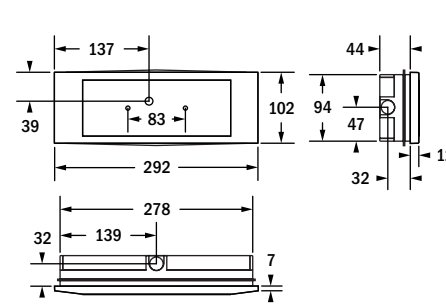

Aestetica

Rettungszeichenleuchte / Exit sign luminaire

Wand-Öffnung / wall cutout
278 mm x 92 mm

Wandanbau
wall mounting

Wandeinbau (Hohlwand)
wall recessed mounting (cavity wall)

Wandeinbau (Massivwand)
wall recessed mounting (concrete wall)

Deckenanbau
surface ceiling mounting

Decken-Öffnung / ceiling cutout
278 mm x 92 mm

Deckeneinbau (Hohldecke)
recessed ceiling mounting (hollow ceiling)

Deckeneinbau (Massivdecke)
recessed ceiling mounting (concrete ceiling)

Ausleger
bracket mounting

	H
EB	34,0
ZV	55,5