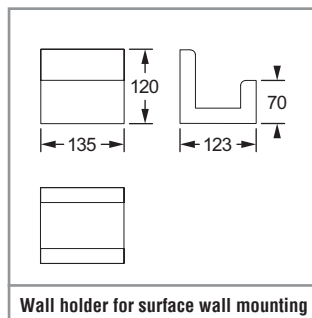

SELF-CONTAINED SUPPLY

Switching: Non-maintained
Mains supply: 230 V / 50/60 Hz
Ambient temperature: 0 °C to +40 °C
Protection class: II