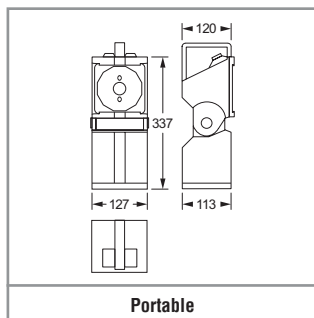

SELF-CONTAINED SUPPLY

Switching: Non-maintained
Mains supply: 230 V / 50/60 Hz
Ambient temperature: 0 °C to +40 °C
Protection class: II