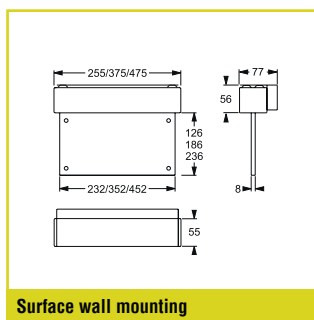

CLASSIC SELF-CONTAINED SUPPLY

Autotest Order code	Logica Order code	Logica FM Order code				 Autotest	 Logica	
Surface wall mounting (single faced indication), surface or recessed ceiling mounting, wire and rod suspension, bracket suspension (double faced indication) ¹								
36238	36239	36240	22 m	24	1 h / 3 h	NiMh 7.2V / 0.6 Ah	NiMh 7.2V / 1.2 Ah	7 VA
36241	36242	36243	34 m	32	1 h / 3 h	NiMh 7.2V / 0.6 Ah	NiMh 7.2V / 1.2 Ah	8 VA
36244	36245	36246	44 m	48	1 h / 3 h	NiMh 7.2V / 0.6 Ah	NiMh 7.2V / 1.2 Ah	10 VA