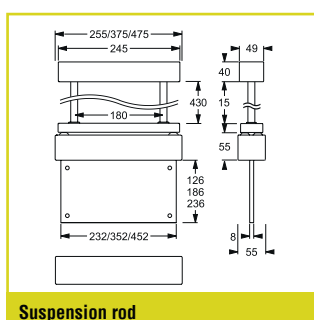

CLASSIC SELF-CONTAINED SUPPLY

Autotest Order code	Logica Order code	Logica FM Order code				 Autotest	 Logica	
Surface wall mounting (single faced indication), surface or recessed ceiling mounting, wire and rod suspension, bracket suspension (double faced indication) ¹								
36238	36239	36240	22 m	24	1 h / 3 h	NiMh 7.2V / 0.6 Ah	NiMh 7.2V / 1.2 Ah	7 VA
36241	36242	36243	34 m	32	1 h / 3 h	NiMh 7.2V / 0.6 Ah	NiMh 7.2V / 1.2 Ah	8 VA
36244	36245	36246	44 m	48	1 h / 3 h	NiMh 7.2V / 0.6 Ah	NiMh 7.2V / 1.2 Ah	10 VA