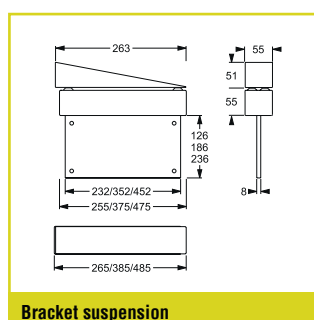

CLASSIC SELF-CONTAINED SUPPLY

Autotest Order code	Logica Order code	Logica FM Order code				 Autotest	 Logica	
Surface wall mounting (single faced indication), surface or recessed ceiling mounting, wire and rod suspension, bracket suspension (double faced indication) ¹								
36238	36239	36240	22 m	24	1 h / 3 h	NiMh 7.2V / 0.6 Ah	NiMh 7.2V / 1.2 Ah	7 VA
36241	36242	36243	34 m	32	1 h / 3 h	NiMh 7.2V / 0.6 Ah	NiMh 7.2V / 1.2 Ah	8 VA
36244	36245	36246	44 m	48	1 h / 3 h	NiMh 7.2V / 0.6 Ah	NiMh 7.2V / 1.2 Ah	10 VA