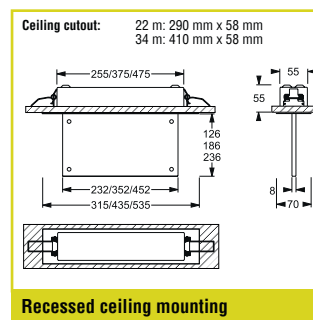

CLASSIC SELF-CONTAINED SUPPLY

Autotest Order code	Logica Order code	Logica FM Order code				 Autotest	 Logica	
Surface wall mounting (single faced indication), surface or recessed ceiling mounting, wire and rod suspension, bracket suspension (double faced indication) ¹								
36238	36239	36240	22 m	24	1 h / 3 h	NiMh 7.2V / 0.6 Ah	NiMh 7.2V / 1.2 Ah	7 VA
36241	36242	36243	34 m	32	1 h / 3 h	NiMh 7.2V / 0.6 Ah	NiMh 7.2V / 1.2 Ah	8 VA
36244	36245	36246	44 m	48	1 h / 3 h	NiMh 7.2V / 0.6 Ah	NiMh 7.2V / 1.2 Ah	10 VA