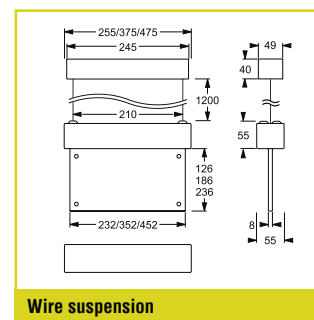

CLASSIC SELF-CONTAINED SUPPLY

Autotest Order code	Logica Order code	Logica FM Order code				 Autotest	 Logica	
Surface wall mounting (single faced indication), surface or recessed ceiling mounting, wire and rod suspension, bracket suspension (double faced indication) ¹								
36238	36239	36240	22 m	24	1 h / 3 h	NiMh 7.2V / 0.6 Ah	NiMh 7.2V / 1.2 Ah	7 VA
36241	36242	36243	34 m	32	1 h / 3 h	NiMh 7.2V / 0.6 Ah	NiMh 7.2V / 1.2 Ah	8 VA
36244	36245	36246	44 m	48	1 h / 3 h	NiMh 7.2V / 0.6 Ah	NiMh 7.2V / 1.2 Ah	10 VA

DECENTRAL SUPPLY

Sicuro24 Order code			
Surface wall mounting (single faced indication), surface or recessed ceiling mounting, wire and rod suspension, bracket suspension (double faced indication) ¹			
32098	22 m	24	2.2 W
32099	34 m	32	2.9 W
32100	44 m	48	4.3 W