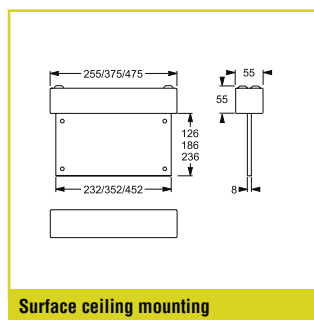

CLASSIC SELF-CONTAINED SUPPLY

Autotest Order code	Logica Order code	Logica FM Order code				 Autotest	 Logica	
Surface wall mounting (single faced indication), surface or recessed ceiling mounting, wire and rod suspension, bracket suspension (double faced indication) ¹								
36238	36239	36240	22 m	24	1 h / 3 h	NiMh 7.2V / 0.6 Ah	NiMh 7.2V / 1.2 Ah	7 VA
36241	36242	36243	34 m	32	1 h / 3 h	NiMh 7.2V / 0.6 Ah	NiMh 7.2V / 1.2 Ah	8 VA
36244	36245	36246	44 m	48	1 h / 3 h	NiMh 7.2V / 0.6 Ah	NiMh 7.2V / 1.2 Ah	10 VA