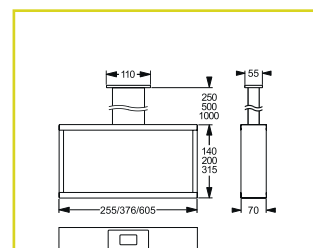

Surface wall mounting

Surface ceiling mounting

Wire suspension

Suspension rod rectangular

Suspension rod round

Bracket suspension

SELF-CONTAINED SUPPLY

Autotest Order code	Logica Order code	Logica FM Order code					
------------------------	----------------------	-------------------------	--	--	--	--	--