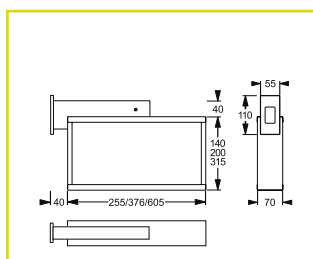

Surface wall mounting

Surface ceiling mounting

Wire suspension

Suspension rod rectangular

Suspension rod round

Bracket suspension

SELF-CONTAINED SUPPLY

Autotest Order code	Logica Order code	Logica FM Order code					
------------------------	----------------------	-------------------------	--	--	--	--	--