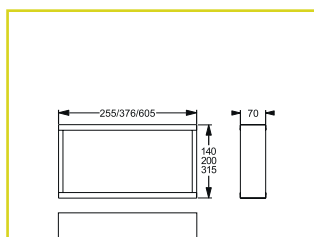

CENTRAL SUPPLY

Battery supply: 176 V–276 V
Mains supply: 198 V–254 V/50 Hz
Ambient temperature: -20 °C to +40 °C
Protection class: I

Surface wall mounting