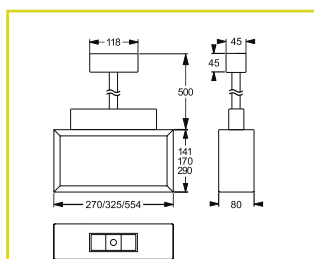

Surface wall mounting

Surface ceiling mounting

Wire suspension

Suspension rod rectangular

Suspension rod round

Bracket suspension

SELF-CONTAINED SUPPLY

Autotest Order code	Logica Order code	Logica FM Order code					
------------------------	----------------------	-------------------------	--	--	--	--	--