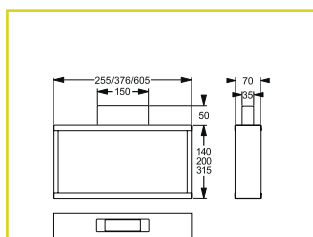

Surface wall mounting

Surface ceiling mounting

Wire suspension

Suspension rod rectangular

Suspension rod round

Bracket suspension

SELF-CONTAINED SUPPLY

Autotest Order code	Logica Order code	Logica FM Order code					
------------------------	----------------------	-------------------------	--	--	--	--	--