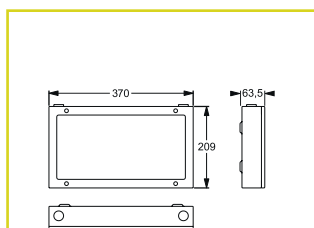

CENTRAL SUPPLY

Battery supply: 176 V–276 V

Ambient temperature: -20 °C to +40 °C

Mains supply: 198 V–254 V/50 Hz

Protection class: I