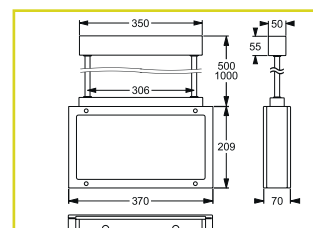

Suspension rod round