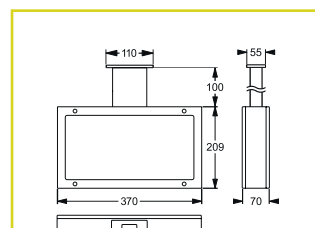

Suspension rod rectangular