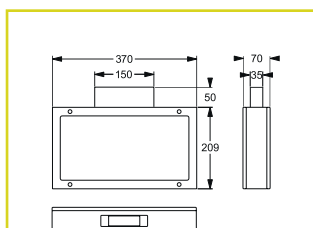

Surface ceiling mounting