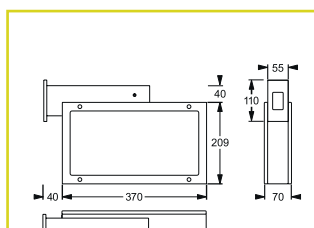

Surface wall mounting

Bracket suspension