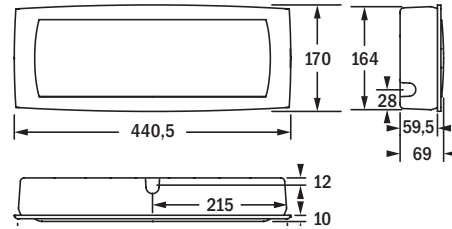

Logica

Sicherheitsleuchte / Emergency luminaire

Wand- / Decken-Öffnung / wall or ceiling cutout:
430 mm x 165 mm

Wand- / Deckenanbau
wall / ceiling surface mounting

Wand- / Deckeneinbau (Massivwand / -decke)
wall / ceiling recessed mounting (concrete wall / ceiling)

Wand- / Deckeneinbau (Hohlwand)
wall / ceiling recessed mounting (hollow wall)