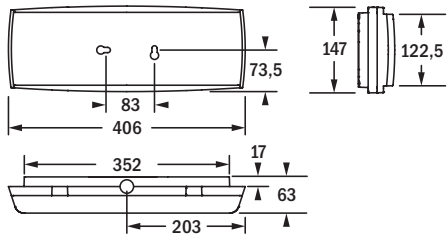

Logica

Sicherheitsleuchte / Emergency luminaire

Wand- / Decken-Öffnung / wall or ceiling cutout:
430 mm x 165 mm

Wand- / Deckenanbau
wall / ceiling surface mounting

Wand- / Deckeneinbau (Massivwand / -decke)
wall / ceiling recessed mounting (concrete wall / ceiling)

Wand- / Deckeneinbau (Hohlwand)
wall / ceiling recessed mounting (hollow wall)