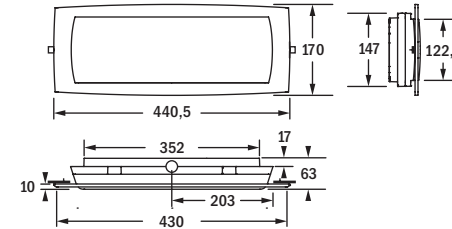

Logica

Sicherheitsleuchte / Emergency luminaire

Wand- / Decken-Öffnung / wall or ceiling cutout:
430 mm x 165 mm

Wand- / Deckenanbau
wall / ceiling surface mounting

Wand- / Deckeneinbau (Massivwand / -decke)
wall / ceiling recessed mounting (concrete wall / ceiling)

Wand- / Deckeneinbau (Hohlwand)
wall / ceiling recessed mounting (hollow wall)