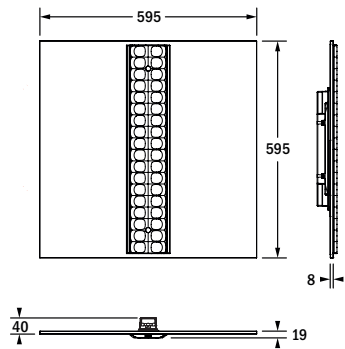

LensPanel LED

Einbau- /Anbauleuchte / Recessed mounted luminaire / surface mounted luminaire

Deckeneinbau
recessed ceiling mounting

Deckenanbau
surface ceiling mounting

für Kette / Seil
for chain or wire suspension