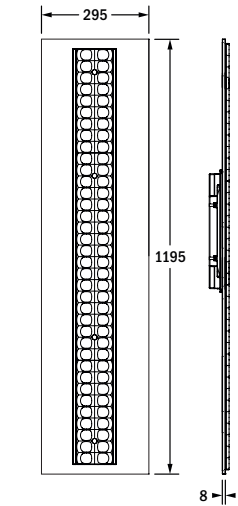

LensPanel LED

Einbau- /Anbauleuchte / Recessed mounted luminaire / surface mounted luminaire

Deckeneinbau
recessed ceiling mounting

Deckenanbau
surface ceiling mounting

für Kette / Seil
for chain or wire suspension