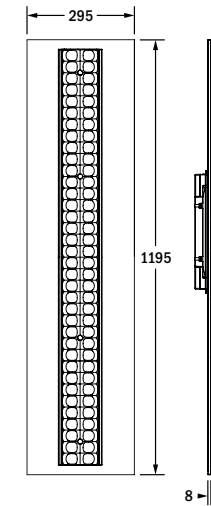

LensPanel LED

Einbau- /Anbauleuchte / Recessed mounted luminaire / surface mounted luminaire

Deckeneinbau
recessed ceiling mounting

Deckenanbau
surface ceiling mounting

für Kette / Seil
for chain or wire suspension