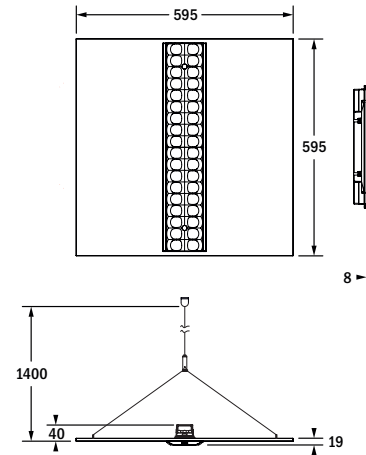

LensPanel LED

Einbau- /Anbauleuchte / Recessed mounted luminaire / surface mounted luminaire

Deckeneinbau
recessed ceiling mounting

Deckenanbau
surface ceiling mounting

für Kette / Seil
for chain or wire suspension