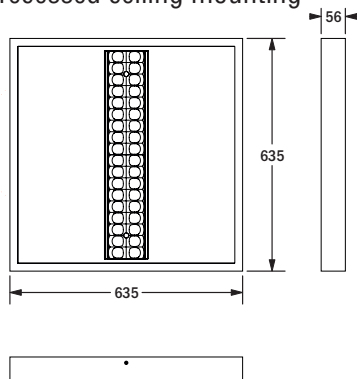

LensPanel LED

Einbau- /Anbauleuchte / Recessed mounted luminaire / surface mounted luminaire

Deckeneinbau
recessed ceiling mounting

Deckenanbau
surface ceiling mounting

für Kette / Seil
for chain or wire suspension