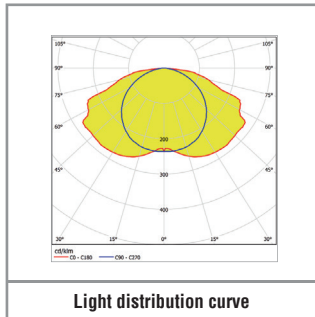

SICURO^{LED} DECENTRAL SUPPLY

Sicuro24 Order code				

Surface wall mounting (1-sided escape route indication / illumination),
surface ceiling mounting (2-sided escape route indication / illumination)¹

32069	15 m	20	120 lm	1.7 W

SICURO^{LED} CENTRAL SUPPLY

Sicuro230 Order code					

Surface wall mounting (1-sided escape route indication / illumination),
surface ceiling mounting (2-sided escape route indication / illumination)¹

31098	15 m	20	120 lm	4.8 VA / 1.8 W

¹ Please order additional required accessories for recessed wall and ceiling mounting and bracket separately.

Please order escape sign accessories separately		
Order code	Description	
VD 15 m	VD 20 m	
16235	Escape sign pane, wall	
16236	Escape sign pane, wall	
16237	Escape sign pane, wall	
16233	Escape sign display pane, ceiling, bracket	
16234	Escape sign display pane, ceiling, bracket	

Please order accessories separately	
Order code	Description
4265	Bracket
3733	Recessed mounting set for massive walls and massive ceilings (concrete-cast housing)
4266	Recessed mounting set for hollow walls and hollow ceilings