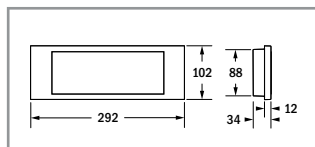

CENTRAL SUPPLY

Mains supply: 198 V – 254 V / 50 Hz
Battery supply: 176 V – 276 V
Ambient temperature: -20 °C to +40 °C
Protection class: II
Mains supply (alt.): 90 V – 254 V / 50/60 Hz
Battery supply (alt.): 90 V – 276 V