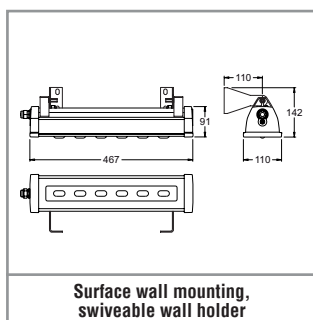

Variant

Sicuro24

Sicuro230

–

2.250 lm

SICURO^{LED} DECENTRAL SUPPLY

Sicuro24 Order code	LED 	Φ = 	P= 
Surface wall mounting, surface ceiling mounting, chain/wire			
32084 ¹	6	750 lm 1.500 lm	8 W 16 W

¹ With S24 inverter module G31446, only for non-maintained mode, light flux / power programmable over S24 station.