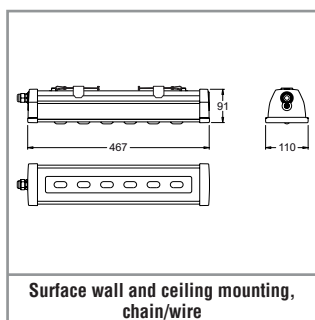

Variant

Sicuro24

Sicuro230

–

2.250 lm

SICURO^{LED} DECENTRAL SUPPLY

Sicuro24 Order code	LED 	Φ = 	P= 
Surface wall mounting, surface ceiling mounting, chain/wire			
32084 ¹	6	750 lm 1.500 lm	8 W 16 W

¹ With S24 inverter module G31446, only for non-maintained mode, light flux / power programmable over S24 station.