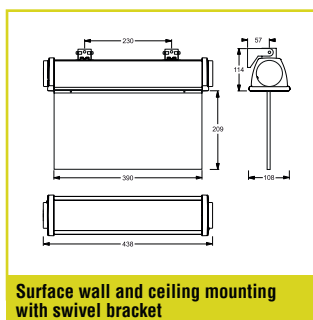

Protection class:
I

SELF-CONTAINED SUPPLY

Autotest Order code	Logica Order code	Logica FM Order code					
Surface wall mounting (single faced indication / area lighting), surface ceiling mounting, chain or wire suspension (double faced indication / area lighting)							
37090	37091	37092	38 m	32	1 h / 3 h / 8 h	2 x LTO 7.2 V / 0.5 Ah	4.85 VA