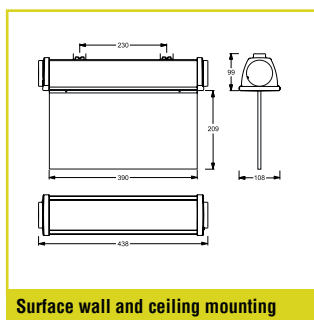

Protection class:
I

SELF-CONTAINED SUPPLY

Autotest Order code	Logica Order code	Logica FM Order code					
Surface wall mounting (single faced indication / area lighting), surface ceiling mounting, chain or wire suspension (double faced indication / area lighting)							
37090	37091	37092	38 m	32	1 h / 3 h / 8 h	2 x LTO 7.2 V / 0.5 Ah	4.85 VA