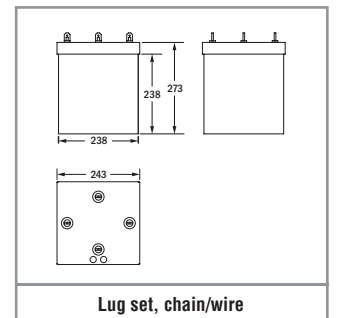

QUADER

Housing made of sheet steel in square shape with cuboid, opal cover. 1-, 2- or 3-sided escape route indication through self-adhesive foils.

Versions for surface ceiling mounting and with additional accessories for pendulum and chain/wire

MOUNTING TYPES

MOUNTING TYPES WITH ACCESSORIES

TECHNICAL DATA

Housing: Sheet steel, white (RAL 9003)
Cover: PMMA, opal
Foil: PVC, printed
Service life $L_{80B_{20}}$: 50.000 h

Color stability: 3 SDCM
Color temperature: 4.000 K
Color rendering index: 80

SELF-CONTAINED SUPPLY

Mains supply: 198 V – 254 V/50 Hz
Switching: Maintained and non-maintained
Ambient temperature: LTO: -20 °C to +45 °C
Classic 0 °C to +40 °C
Protection class: I

DECENTRAL SUPPLY

Mains supply: 24 V +/- 20 % DC
Battery supply: 24 V +/- 20 % DC
Ambient temperature: -20 °C to +40 °C
Protection class: III

CENTRAL SUPPLY

Mains supply: 198 V – 254 V/50 Hz
Battery supply: 176 V – 276 V
Ambient temperature: -20 °C to +40 °C
Protection class: I
Mains supply (alt.): 90 V – 254 V / 50/60 Hz
Battery supply (alt.): 90 V – 276 V