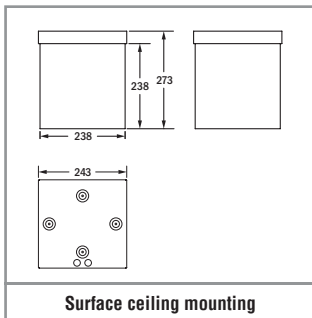

CENTRAL SUPPLY

Mains supply: 198 V – 254 V/50 Hz
Battery supply: 176 V – 276 V
Ambient temperature: -20 °C to +40 °C
Protection class: I
Mains supply (alt.): 90 V – 254 V / 50/60 Hz
Battery supply (alt.): 90 V – 276 V