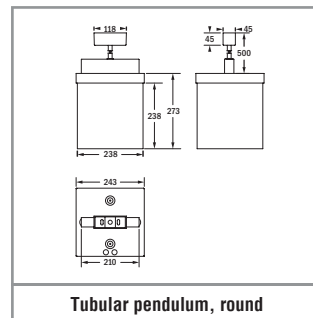

## SELF-CONTAINED SUPPLY

Autotest Order code	Logica Order code	Logica FM Order code					
Surface ceiling mounting (3-sided escape route indication) <sup>1</sup>							
37072	37073	37074	22 m / 44 m	2	1 h / 3 h / 8 h	2 x LTO 7.2 V / 0.5 Ah	4.85 VA