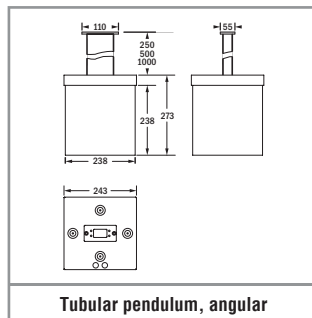

## SELF-CONTAINED SUPPLY

Autotest Order code	Logica Order code	Logica FM Order code					
Surface ceiling mounting (3-sided escape route indication) <sup>1</sup>							
37072	37073	37074	22 m / 44 m	2	1 h / 3 h / 8 h	2 x LTO 7.2 V / 0.5 Ah	4.85 VA