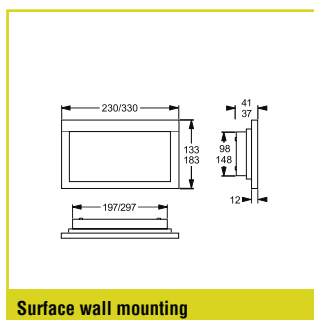

PLEXI LED

Flat design housing in sheet steel and frameless display with integrated light guide panel made of clear plastic. Homogeneous light distribution ensures optimal illumination of the exit sign. Single or double sided escape route signage is provided thanks to exchangeable films.

Versions for surface wall mounting, surface ceiling mounting, recessed ceiling mounting, or wire suspension with cables and with equipment for mounting on brackets

MOUNTING OPTIONS

MOUNTING OPTIONS WITH EQUIPMENT

TECHNICAL DATA

Housing: Stainless steel, white (RAL 9003)
Display pane: Light guide panel
Film: Methacrylate, printed

Service life $L_{50}B_{50}$: 50.000 h
Color stability: 3 SDCM

SELF-CONTAINED SUPPLY

Mains supply: 198 V–254 V/50 Hz
Specification: Maintained or non-maintained mode
Ambient temperature: LTO: -20 °C to +50 °C
Classic: 0 °C to +40 °C
Protection class: I

DECENTRAL SUPPLY

Battery supply: 24 V +/- 20% DC
Mains supply: 24 V +/- 20% DC
Ambient temperature: -20 °C to +40 °C
Protection class: III

CENTRAL SUPPLY

Battery supply: 176 V–276 V
Mains supply: 198 V–254 V/50 Hz
Ambient temperature: -20 °C to +40 °C
Protection class: I