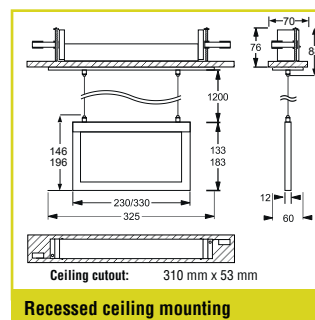

PLEXI LED

Flat design housing in sheet steel and frameless display with integrated light guide panel made of clear plastic. Homogeneous light distribution ensures optimal illumination of the exit sign. Single or double sided escape route signage is provided thanks to exchangeable films.

Versions for surface wall mounting, surface ceiling mounting, recessed ceiling mounting, or wire suspension with cables and with equipment for mounting on brackets

MOUNTING OPTIONS

MOUNTING OPTIONS WITH EQUIPMENT

TECHNICAL DATA

Housing: Stainless steel, white (RAL 9003)
Display pane: Light guide panel
Film: Methacrylate, printed

Service life $L_{50}B_{50}$: 50.000 h
Color stability: 3 SDCM

SELF-CONTAINED SUPPLY

Mains supply: 198 V–254 V/50 Hz
Specification: Maintained or non-maintained mode
Ambient temperature: LTO: -20 °C to +50 °C
Classic: 0 °C to +40 °C
Protection class: I

DECENTRAL SUPPLY

Battery supply: 24 V +/- 20% DC
Mains supply: 24 V +/- 20% DC
Ambient temperature: -20 °C to +40 °C
Protection class: III

CENTRAL SUPPLY

Battery supply: 176 V–276 V
Mains supply: 198 V–254 V/50 Hz
Ambient temperature: -20 °C to +40 °C
Protection class: I