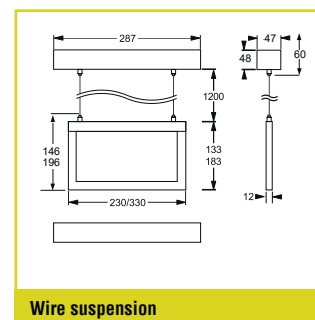

PLEXI LED

Flat design housing in sheet steel and frameless display with integrated light guide panel made of clear plastic. Homogeneous light distribution ensures optimal illumination of the exit sign. Single or double sided escape route signage is provided thanks to exchangeable films.

Versions for surface wall mounting, surface ceiling mounting, recessed ceiling mounting, or wire suspension with cables and with equipment for mounting on brackets

MOUNTING OPTIONS

MOUNTING OPTIONS WITH EQUIPMENT

TECHNICAL DATA

Housing: Stainless steel, white (RAL 9003)
Display pane: Light guide panel
Film: Methacrylate, printed

Service life $L_{50}B_{50}$: 50.000 h
Color stability: 3 SDCM

SELF-CONTAINED SUPPLY

Mains supply: 198 V–254 V/50 Hz
Specification: Maintained or non-maintained mode
Ambient temperature: LTO: -20 °C to +50 °C
Classic: 0 °C to +40 °C
Protection class: I

DECENTRAL SUPPLY

Battery supply: 24 V +/- 20% DC
Mains supply: 24 V +/- 20% DC
Ambient temperature: -20 °C to +40 °C
Protection class: III

CENTRAL SUPPLY

Battery supply: 176 V–276 V
Mains supply: 198 V–254 V/50 Hz
Ambient temperature: -20 °C to +40 °C
Protection class: I