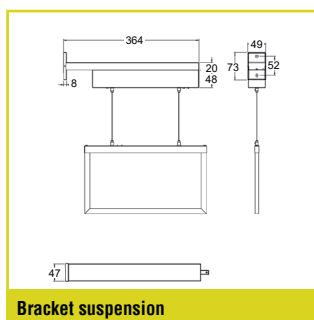

PLEXI LED

Flat design housing in sheet steel and frameless display with integrated light guide panel made of clear plastic. Homogeneous light distribution ensures optimal illumination of the exit sign. Single or double sided escape route signage is provided thanks to exchangeable films.

Versions for surface wall mounting, surface ceiling mounting, recessed ceiling mounting, or wire suspension with cables and with equipment for mounting on brackets

MOUNTING OPTIONS

MOUNTING OPTIONS WITH EQUIPMENT

TECHNICAL DATA

Housing: Stainless steel, white (RAL 9003)
Display pane: Light guide panel
Film: Methacrylate, printed

Service life $L_{50}B_{50}$: 50.000 h
Color stability: 3 SDCM

SELF-CONTAINED SUPPLY

Mains supply: 198 V–254 V/50 Hz
Specification: Maintained or non-maintained mode
Ambient temperature: LTO: -20 °C to +50 °C
Classic: 0 °C to +40 °C
Protection class: I

DECENTRAL SUPPLY

Battery supply: 24 V +/- 20% DC
Mains supply: 24 V +/- 20% DC
Ambient temperature: -20 °C to +40 °C
Protection class: III

CENTRAL SUPPLY

Battery supply: 176 V–276 V
Mains supply: 198 V–254 V/50 Hz
Ambient temperature: -20 °C to +40 °C
Protection class: I