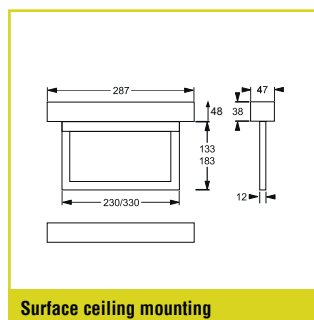

PLEXI LED

Flat design housing in sheet steel and frameless display with integrated light guide panel made of clear plastic. Homogeneous light distribution ensures optimal illumination of the exit sign. Single or double sided escape route signage is provided thanks to exchangeable films.

Versions for surface wall mounting, surface ceiling mounting, recessed ceiling mounting, or wire suspension with cables and with equipment for mounting on brackets

MOUNTING OPTIONS

MOUNTING OPTIONS WITH EQUIPMENT

TECHNICAL DATA

Housing: Stainless steel, white (RAL 9003)
Display pane: Light guide panel
Film: Methacrylate, printed

Service life $L_{50}B_{50}$: 50.000 h
Color stability: 3 SDCM

SELF-CONTAINED SUPPLY

Mains supply: 198 V–254 V/50 Hz
Specification: Maintained or non-maintained mode
Ambient temperature: LTO: -20 °C to +50 °C
Classic: 0 °C to +40 °C
Protection class: I

DECENTRAL SUPPLY

Battery supply: 24 V +/- 20% DC
Mains supply: 24 V +/- 20% DC
Ambient temperature: -20 °C to +40 °C
Protection class: III

CENTRAL SUPPLY

Battery supply: 176 V–276 V
Mains supply: 198 V–254 V/50 Hz
Ambient temperature: -20 °C to +40 °C
Protection class: I