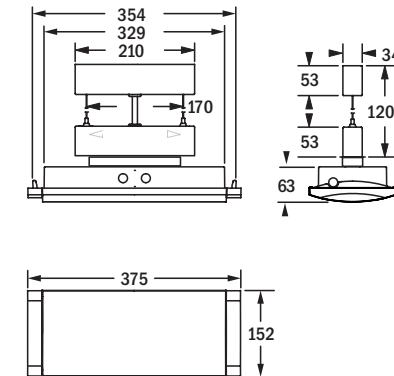

# Formula65 High und/and Extreme

Sicherheitsleuchte / Emergency luminaire

Wandanbau  
wall mounting

Wandeinbau (Massivwand)  
wall recessed mounting (concrete wall)

Wandeinbau (Hohlwand)  
wall recessed mounting (cavity wall)

Deckenanbau  
surface ceiling mounting

Deckeneinbau (Massivdecke)  
recessed ceiling mounting (concrete ceiling)

Deckeneinbau (Hohldecke)  
recessed ceiling mounting (hollow ceiling)

Seilpendel  
wire suspension

Rohrpendel  
rectangular suspension