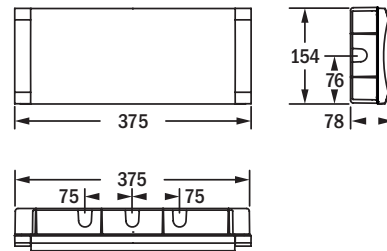

# Formula65 High und/and Extreme

Sicherheitsleuchte / Emergency luminaire

Wandanbau  
wall mounting

Wandeinbau (Massivwand)  
wall recessed mounting (concrete wall)

Wandeinbau (Hohlwand)  
wall recessed mounting (cavity wall)