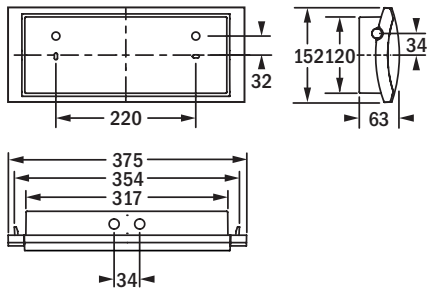

# Formula65 High und/and Extreme

Sicherheitsleuchte / Emergency luminaire

Wandanbau  
wall mounting

Wandeinbau (Massivwand)  
wall recessed mounting (concrete wall)

Wandeinbau (Hohlwand)  
wall recessed mounting (cavity wall)

Deckenanbau  
surface ceiling mounting

Deckeneinbau (Massivdecke)  
recessed ceiling mounting (concrete ceiling)

Deckeneinbau (Hohldecke)  
recessed ceiling mounting (hollow ceiling)

Seilpendel  
wire suspension