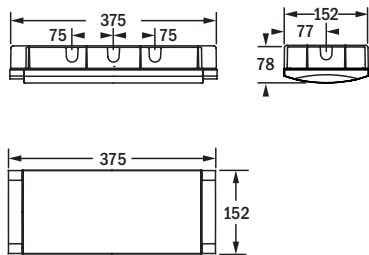

Deckeneinbau (Massivdecke)
recessed ceiling mounting (concrete ceiling)

Deckeneinbau (Hohldecke)
recessed ceiling mounting (hollow ceiling)

Seilpendel
wire suspension

Rohrpendel
rectangular suspension