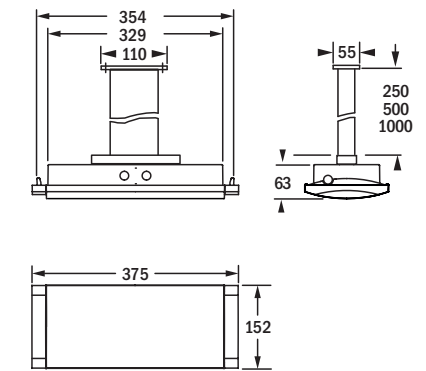

Deckenanbau
surface ceiling mounting

Deckeneinbau (Massivdecke)
recessed ceiling mounting (concrete ceiling)

Deckeneinbau (Hohldecke)
recessed ceiling mounting (hollow ceiling)

Seilpendel
wire suspension

Rohrpendel
rectangular suspension