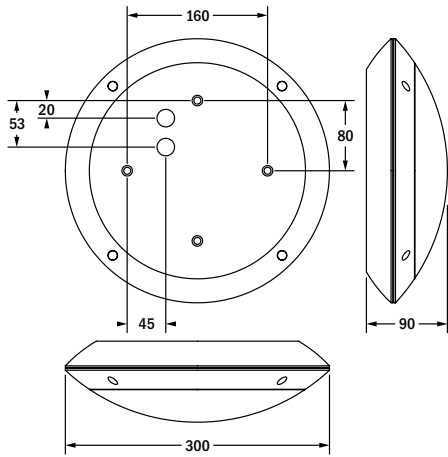

# Lumax65

Anbauleuchte / damp and waterproof ceiling and wall luminaires

Wandanbau / Deckenanbau  
surface wall / ceiling mounting