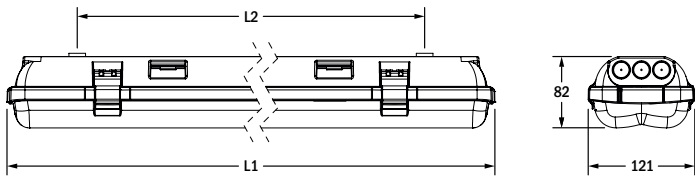

# Saving LED

Leuchte hoher Schutzart / damp and waterproof luminaire with high impact resistance and top performance

Bestellnummer Order code	L1	L2
72010	1.264 mm	900 mm
72011	1.264 mm	900 mm

Wand- / Deckenanbau  
surface wall / ceiling mounting