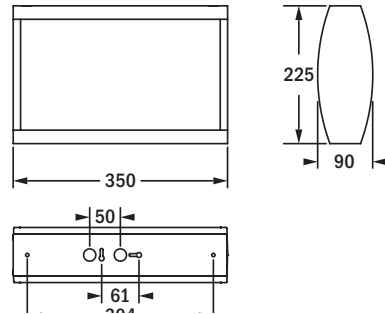

Maxima

Rettungszeichenleuchte / Exit sign luminaire

Wandanbau
wall surface mounting

Deckenanbau
ceiling surface mounting

Deckenanbau-Adapter
adaptor for ceiling surface mounting

Ausleger
bracket mounting

Rohrpendel, rund
pendant rod mounting