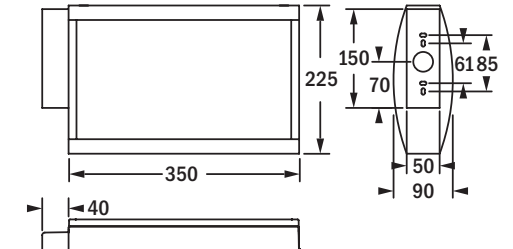

Maxima

Rettungszeichenleuchte / Exit sign luminaire

Wandanbau
wall surface mounting

Deckenanbau
ceiling surface mounting

Deckenanbau-Adapter
adaptor for ceiling surface mounting

Ausleger
bracket mounting

Rohrpendel, rund
pendant rod mounting