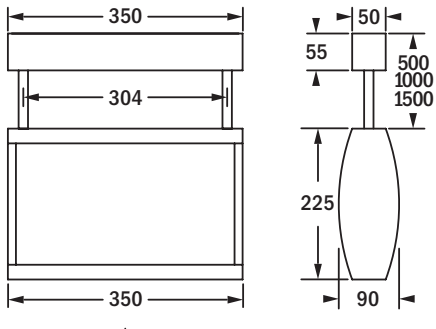

Maxima

Rettungszeichenleuchte / Exit sign luminaire

Wandanbau
wall surface mounting

Deckenanbau
ceiling surface mounting

Deckenanbau-Adapter
adaptor for ceiling surface mounting

Ausleger
bracket mounting

Rohrpendel, rund
pendant rod mounting