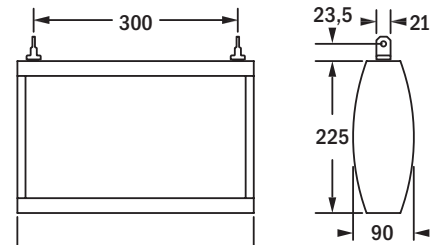

Maxima

Rettungszeichenleuchte / Exit sign luminaire

Wandanbau
wall surface mounting

Deckenanbau
ceiling surface mounting

Deckenanbau-Adapter
adaptor for ceiling surface mounting

Ausleger
bracket mounting

Rohrpendel, rund
pendant rod mounting