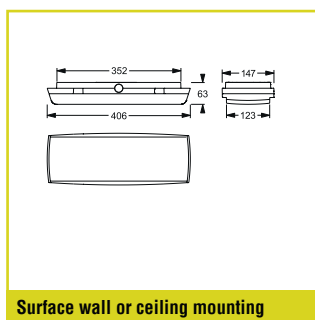

Polar diagram

Surface wall or ceiling mounting

Recessed wall mounting

Ceiling cutout: 430 mm x 165 mm

Recessed ceiling mounting

CLASSIC SELF-CONTAINED SUPPLY

Autotest Order code	Logica Order code	Logica FM Order code	LED	Φ 1 h	Φ 3 h	Autotest	Logica	S~
Surface wall or ceiling mounting, recessed ceiling mounting for escape route lighting ¹								
12187S	12187S	12187FMS	30	1.500 lm	700 lm	NiMH 7.2V / 4 Ah	NiMH 7.2V / 4 Ah	15 VA