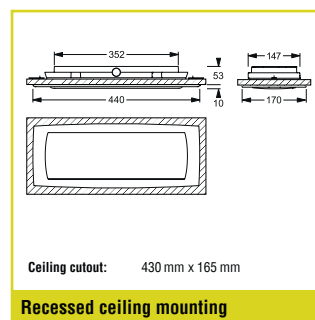

Polar diagram

Surface wall or ceiling mounting

Recessed wall mounting

Ceiling cutout: 430 mm x 165 mm

Recessed ceiling mounting

CLASSIC SELF-CONTAINED SUPPLY

Autotest Order code	Logica Order code	Logica FM Order code	LED	Φ 1 h	Φ 3 h	Autotest	Logica	S~
Surface wall or ceiling mounting, recessed ceiling mounting for escape route lighting ¹								
12187S	12187S	12187FMS	30	1.500 lm	700 lm	NiMH 7.2V / 4 Ah	NiMH 7.2V / 4 Ah	15 VA