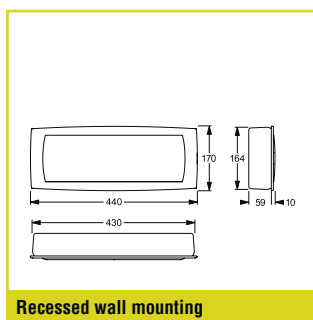

Polar diagram

Surface wall or ceiling mounting

Recessed wall mounting

Ceiling cutout: 430 mm x 165 mm

Recessed ceiling mounting

CLASSIC SELF-CONTAINED SUPPLY

Autotest Order code	Logica Order code	Logica FM Order code	LED	Φ 1 h	Φ 3 h	Autotest	Logica	S~
Surface wall or ceiling mounting, recessed ceiling mounting for escape route lighting ¹								
12187S	12187S	12187FMS	30	1.500 lm	700 lm	NiMH 7.2V / 4 Ah	NiMH 7.2V / 4 Ah	15 VA