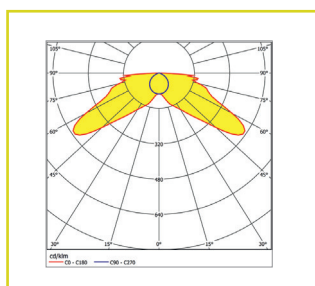

Polar diagram

Surface wall or ceiling mounting

Recessed wall mounting

Ceiling cutout: 430 mm x 165 mm

Recessed ceiling mounting

CLASSIC SELF-CONTAINED SUPPLY

Autotest Order code	Logica Order code	Logica FM Order code	LED	Φ 1 h	Φ 3 h	Autotest	Logica	S~
Surface wall or ceiling mounting, recessed ceiling mounting for escape route lighting ¹								
12187S	12187S	12187FMS	30	1.500 lm	700 lm	NiMH 7.2V / 4 Ah	NiMH 7.2V / 4 Ah	15 VA