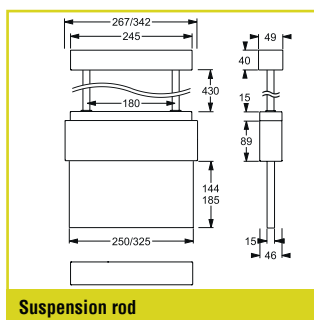

DISPOS EVO

Square design housing made of sheet steel or stainless sheet steel in universal versions. Single or double-sided escape route signage is provided thanks to exchangeable display inserts.

Versions for surface wall mounting or surface ceiling mounting, or with equipment for recessed wall mounting, wire or rod suspension, or mounting on brackets

MOUNTING OPTIONS

MOUNTING OPTIONS WITH EQUIPMENT

TECHNICAL DATA

Housing:	Sheet steel, white (RAL 9003) Stainless steel (V2A)
Aperture:	Sheet steel, white (RAL 9003) Stainless steel (V2A)
Display pane:	Methacrylate, printed

Service life $L_{80} B_{50}$:	50.000 h
Color stability:	3 SDCM

SELF-CONTAINED SUPPLY

Mains supply: 198 V–254 V/50 Hz	Ambient temperature: LTO: -20 °C to +50 °C Classic: 0 °C to +40 °C
Specification: Maintained or non-maintained mode	Protection class: I

DECENTRAL SUPPLY

Battery supply: 24 V +/- 20% DC	Ambient temperature: -20 °C to +40 °C
Mains supply: 24 V +/- 20% DC	Protection class: III

CENTRAL SUPPLY

Battery supply: 176 V–276 V	Ambient temperature: -20 °C to +40 °C
Mains supply: 198 V–254 V/50 Hz	Protection class: I