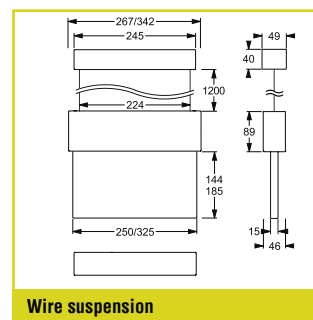

DISPOS EVO

Square design housing made of sheet steel or stainless sheet steel in universal versions. Single or double-sided escape route signage is provided thanks to exchangeable display inserts.

Versions for surface wall mounting or surface ceiling mounting, or with equipment for recessed wall mounting, wire or rod suspension, or mounting on brackets

MOUNTING OPTIONS

MOUNTING OPTIONS WITH EQUIPMENT

TECHNICAL DATA

Housing:	Sheet steel, white (RAL 9003) Stainless steel (V2A)
Aperture:	Sheet steel, white (RAL 9003) Stainless steel (V2A)
Display pane:	Methacrylate, printed

Service life $L_{80} B_{50}$:	50.000 h
Color stability:	3 SDCM

SELF-CONTAINED SUPPLY

Mains supply: 198 V–254 V/50 Hz	Ambient temperature: LTO: -20 °C to +50 °C Classic: 0 °C to +40 °C
Specification: Maintained or non-maintained mode	Protection class: I

DECENTRAL SUPPLY

Battery supply: 24 V +/- 20% DC	Ambient temperature: -20 °C to +40 °C
Mains supply: 24 V +/- 20% DC	Protection class: III

CENTRAL SUPPLY

Battery supply: 176 V–276 V	Ambient temperature: -20 °C to +40 °C
Mains supply: 198 V–254 V/50 Hz	Protection class: I