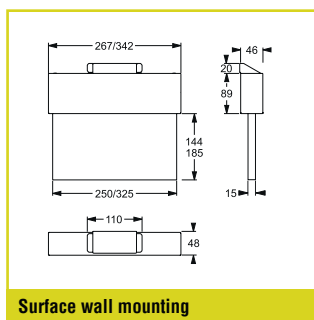

DISPOS EVO

Square design housing made of sheet steel or stainless sheet steel in universal versions. Single or double-sided escape route signage is provided thanks to exchangeable display inserts.

Versions for surface wall mounting or surface ceiling mounting, or with equipment for recessed wall mounting, wire or rod suspension, or mounting on brackets

MOUNTING OPTIONS

MOUNTING OPTIONS WITH EQUIPMENT

TECHNICAL DATA

Housing:	Sheet steel, white (RAL 9003) Stainless steel (V2A)
Aperture:	Sheet steel, white (RAL 9003) Stainless steel (V2A)
Display pane:	Methacrylate, printed

Service life $L_{80} B_{50}$:	50.000 h
Color stability:	3 SDCM

SELF-CONTAINED SUPPLY

Mains supply: 198 V–254 V/50 Hz	Ambient temperature: LTO: -20 °C to +50 °C Classic: 0 °C to +40 °C
Specification: Maintained or non-maintained mode	Protection class: I

DECENTRAL SUPPLY

Battery supply: 24 V +/- 20% DC	Ambient temperature: -20 °C to +40 °C
Mains supply: 24 V +/- 20% DC	Protection class: III

CENTRAL SUPPLY

Battery supply: 176 V–276 V	Ambient temperature: -20 °C to +40 °C
Mains supply: 198 V–254 V/50 Hz	Protection class: I