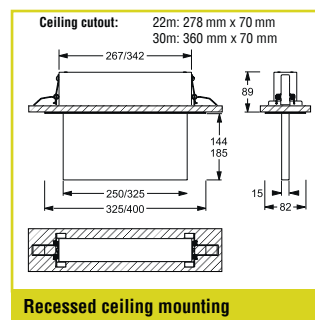

DISPOS EVO

Square design housing made of sheet steel or stainless sheet steel in universal versions. Single or double-sided escape route signage is provided thanks to exchangeable display inserts.

Versions for surface wall mounting or surface ceiling mounting, or with equipment for recessed wall mounting, wire or rod suspension, or mounting on brackets

MOUNTING OPTIONS

MOUNTING OPTIONS WITH EQUIPMENT

TECHNICAL DATA

Housing:	Sheet steel, white (RAL 9003) Stainless steel (V2A)
Aperture:	Sheet steel, white (RAL 9003) Stainless steel (V2A)
Display pane:	Methacrylate, printed

Service life $L_{80} B_{50}$:	50.000 h
Color stability:	3 SDCM

SELF-CONTAINED SUPPLY

Mains supply: 198 V–254 V/50 Hz	Ambient temperature: LTO: -20 °C to +50 °C Classic: 0 °C to +40 °C
Specification: Maintained or non-maintained mode	Protection class: I

DECENTRAL SUPPLY

Battery supply: 24 V +/- 20% DC	Ambient temperature: -20 °C to +40 °C
Mains supply: 24 V +/- 20% DC	Protection class: III

CENTRAL SUPPLY

Battery supply: 176 V–276 V	Ambient temperature: -20 °C to +40 °C
Mains supply: 198 V–254 V/50 Hz	Protection class: I