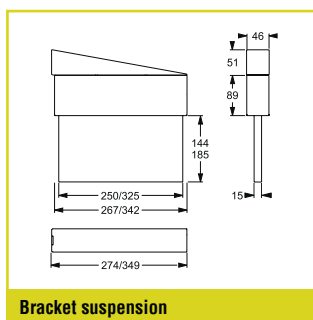

DISPOS EVO

Square design housing made of sheet steel or stainless sheet steel in universal versions. Single or double-sided escape route signage is provided thanks to exchangeable display inserts.

Versions for surface wall mounting or surface ceiling mounting, or with equipment for recessed wall mounting, wire or rod suspension, or mounting on brackets

MOUNTING OPTIONS

MOUNTING OPTIONS WITH EQUIPMENT

TECHNICAL DATA

Housing:	Sheet steel, white (RAL 9003) Stainless steel (V2A)
Aperture:	Sheet steel, white (RAL 9003) Stainless steel (V2A)
Display pane:	Methacrylate, printed

Service life $L_{80} B_{50}$:	50.000 h
Color stability:	3 SDCM

SELF-CONTAINED SUPPLY

Mains supply: 198 V–254 V/50 Hz	Ambient temperature: LTO: -20 °C to +50 °C Classic: 0 °C to +40 °C
Specification: Maintained or non-maintained mode	Protection class: I

DECENTRAL SUPPLY

Battery supply: 24 V +/- 20% DC	Ambient temperature: -20 °C to +40 °C
Mains supply: 24 V +/- 20% DC	Protection class: III

CENTRAL SUPPLY

Battery supply: 176 V–276 V	Ambient temperature: -20 °C to +40 °C
Mains supply: 198 V–254 V/50 Hz	Protection class: I