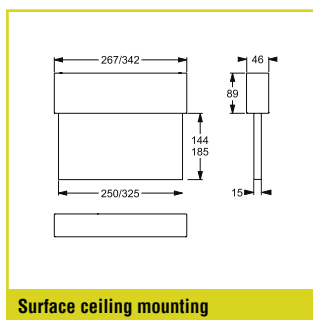

DISPOS EVO

Square design housing made of sheet steel or stainless sheet steel in universal versions. Single or double-sided escape route signage is provided thanks to exchangeable display inserts.

Versions for surface wall mounting or surface ceiling mounting, or with equipment for recessed wall mounting, wire or rod suspension, or mounting on brackets

MOUNTING OPTIONS

MOUNTING OPTIONS WITH EQUIPMENT

TECHNICAL DATA

Housing:	Sheet steel, white (RAL 9003) Stainless steel (V2A)
Aperture:	Sheet steel, white (RAL 9003) Stainless steel (V2A)
Display pane:	Methacrylate, printed

Service life $L_{80} B_{50}$:	50.000 h
Color stability:	3 SDCM

SELF-CONTAINED SUPPLY

Mains supply: 198 V–254 V/50 Hz	Ambient temperature: LTO: -20 °C to +50 °C Classic: 0 °C to +40 °C
Specification: Maintained or non-maintained mode	Protection class: I

DECENTRAL SUPPLY

Battery supply: 24 V +/- 20% DC	Ambient temperature: -20 °C to +40 °C
Mains supply: 24 V +/- 20% DC	Protection class: III

CENTRAL SUPPLY

Battery supply: 176 V–276 V	Ambient temperature: -20 °C to +40 °C
Mains supply: 198 V–254 V/50 Hz	Protection class: I