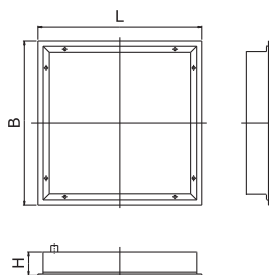

arietis | 36-02

Recessed luminaires IP65 - ceiling systems M600 - inlay mounting

Material:

- body: a steel sheet finished by powder technology varnishing
- color: white RAL 9003
- cover: prismatic

Degree of protection: IP 65