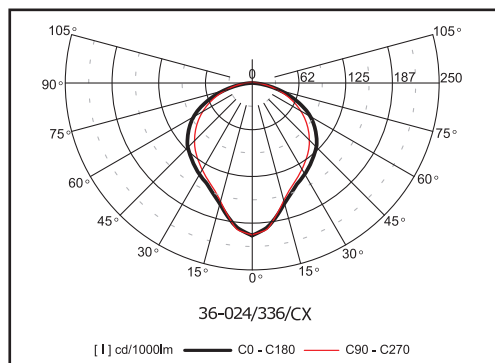

arietis | 36-02

Recessed luminaires IP65 - ceiling systems M600 - inlay mounting

Material:

- body: a steel sheet finished by powder technology varnishing
- color: white RAL 9003
- cover: prismatic

Degree of protection: IP 65