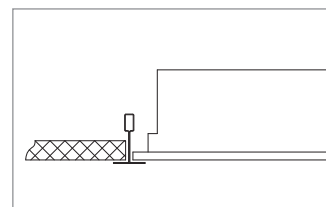

MOUNTING IN MODULE M600

Power* W	Code	Absorption W	Lum. flux (lm)	lm/W	Color temp. K	Ra	L x B x H (mm)	Kg
4x14	32-929/414/NW	44	3880	88	4000	>80	595 x 595 x 60	5.0
4x14	32-929/414/TW	44	3880	88	4000	>80	595 x 595 x 60	5.0

* Indicative power just for fluorescent fixtures comparison purpose

N – LED driver

T – LED driver dimmable DALI

M – frosted acrylic, X – prismatic and Z – opaline diffuser on request