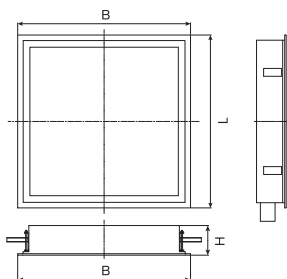

Lyra W LED

Recessed LED luminaires – universal mounting into ceiling modules M600 and plaster ceilings

Material:

- body: steel sheet finished by powder technology varnishing
- color: white RAL 9003
- diffuser: microprismatic optics

Degree of protection: IP20

Rated voltage: 230 V/50 Hz

Control gear: LED driver

Mounting: universal mounting in ceiling module M600 and plaster ceiling

Accessories: (to be ordered separately)

99-298 – steel holders for mounting in M600 module and plaster ceiling (4 pcs)

Application: computer labs, large and small offices, lecture halls