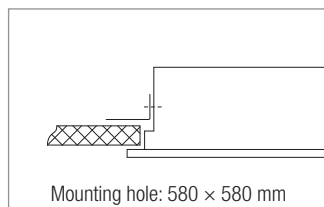

MOUNTING IN PLASTER CEILING