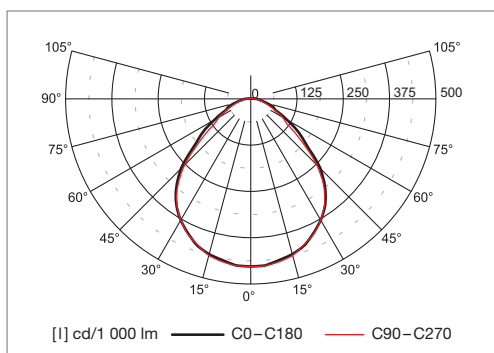

Lyra W LED

Recessed LED luminaires – universal mounting into ceiling modules M600 and plaster ceilings

Material:

- body: steel sheet finished by powder technology varnishing
- color: white RAL 9003
- diffuser: microprismatic optics

Degree of protection: IP20

Rated voltage: 230 V/50 Hz

Control gear: LED driver

Mounting: universal mounting in ceiling module M600 and plaster ceiling

Accessories: (to be ordered separately)

99-298 – steel holders for mounting in M600 module and plaster ceiling (4 pcs)

Application: computer labs, large and small offices, lecture halls

MOUNTING IN PLASTER CEILING

MOUNTING IN MODULE M600

Power* W	Code	Absorption W	Lum. flux (lm)	lm/W	Color temp. K	Ra	L x B x H (mm)	Kg
4x14	32-929/414/NW	44	3880	88	4000	>80	595 x 595 x 60	5.0
4x14	32-929/414/TW	44	3880	88	4000	>80	595 x 595 x 60	5.0