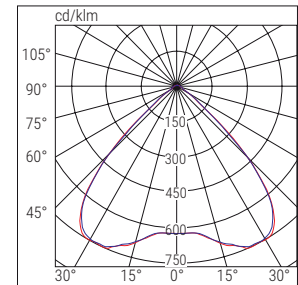

LARGALUCE 7m 87%

■ C0-C180 ■ C90-C270

	Order Code	W eq.	Description	Version	Autonomy h	Battery	FLUX SE lm	Batt. AUTORIPARA SUPPLIED Flux SE lm	Input power		Weight Kg	Packaging Single/ Multi pack	Conform.	
									DC	AC				
AT-CBL	19461	24GL	INFINITA GL 5X SA/SE CBL LTO	SA/SE	1/1.5/2/3/8	2x4.8V 1.2Ah LTO	900/600/470/330/130		250	4.8W	0.6	1/6		
LG	19471	36	INFINITA ULTIMATE 5X SA/SE LTO	SA/SE/PS	1/1.5/3*	2x9.6V 1.2Ah LTO		1500/1000/550	700	13W	0.6	1/6		
	LGFM		Standalone luminaires with Centralised Radio Diagnostics integrating the Module Order Code 15037											
	DALI		Standalone luminaires with Dali Centralised Diagnostics integrating the Module Order Code 15038											

* The indicated flux and autonomy refer to the luminaire set in HIGH FLUX mode - with the LONG OPERATING TIME setting, the autonomy doubles and the flux is reduced.

NEXT >