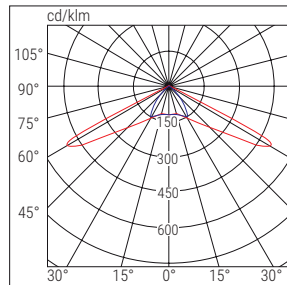

LUNGALUCE 3m 85%

■ C0-C180 ■ C90-C270