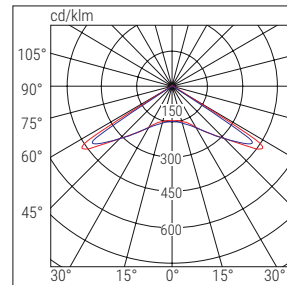

Maintenance coefficient 0.8

HIGH RISK

87%

LUNGALUCE 3m 85%

■ C0-C180 ■ C90-C270

LUNGALUCE 7m 85%

■ C0-C180 ■ C90-C270

LARGALUCE 3m 90%