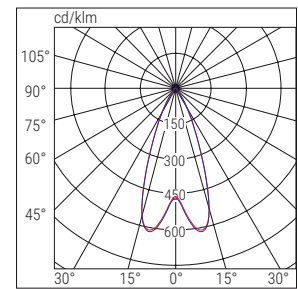

Reference standard UNI EN 1838

Lens	Height (m) 	Centre distance (m) ESCAPE ROUTES 		Illuminated surface area (m) LARGE AREAS 	
		Wall	Ceiling	Wall	Ceiling
Lungaluce 3m	3	-	11	-	-
Lungaluce 7m	7	-	28	-	-
Largaluce 3m	3	-	-	-	7X7
Largaluce 7m	7	-	-	-	20x20
High risk	7	-	-	-	Ø3m - 30lx

Lighting >1lx at floor level along the centre line without reflections Emax/Emin <40

Lighting >0.5lx at floor level without reflections Emax/Emin <40

Performance with reference to luminaire Order Code 19461 900lm

Maintenance coefficient 0.8

HIGH RISK

87%