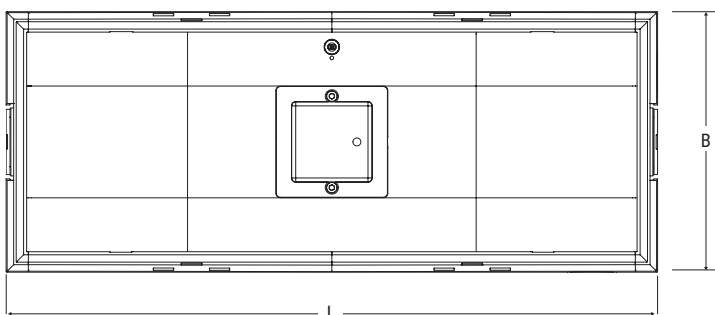

Dimensions mm		
L	B	H
325	130 152	45

020

Reference standard UNI EN 1838

Lens	Height (m) 	Centre distance (m) ESCAPE ROUTES 		Illuminated surface area (m) LARGE AREAS 	
		Wall	Ceiling	Wall	Ceiling
Lungaluce 3m	3	-	11	-	-
Lungaluce 7m	7	-	28	-	-
Largaluce 3m	3	-	-	-	7X7
Largaluce 7m	7	-	-	-	20x20
High risk	7	-	-	-	Ø3m - 30lx