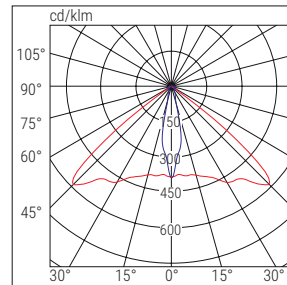

Maintenance coefficient 0.8

HIGH RISK

87%

LUNGALUCE 3m 85%

■ C0-C180 ■ C90-C270

LUNGALUCE 7m 85%

■ C0-C180 ■ C90-C270

LARGALUCE 3m 90%