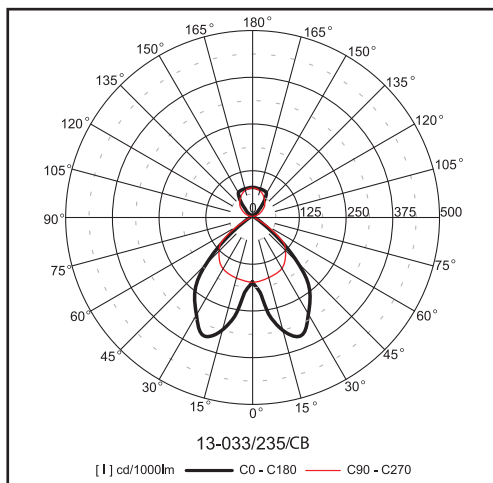

pavo | 13-03, 13-06

Suspended luminaires - direct/indirect
- T5 lamps, - coupling in lines,
- fit to lighting systems

Material:

- body: a steel sheet finished by powder technology varnishing
- color: white RAL 9003
- louvre: highly polished or matted parabolic louvre - Miro, polished or matted christmas tree louvre