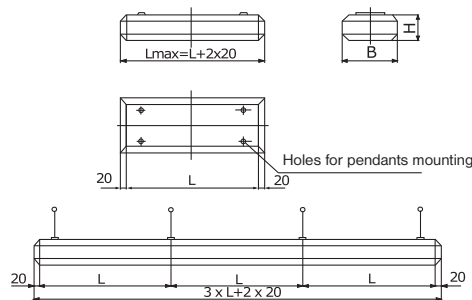

pavo | 13-03, 13-06

Suspended luminaires - direct/indirect
- T5 lamps, - coupling in lines,
- fit to lighting systems

Material:

- body: a steel sheet finished by powder technology varnishing
- color: white RAL 9003
- louvre: highly polished or matted parabolic louvre - Miro, polished or matted christmas tree louvre