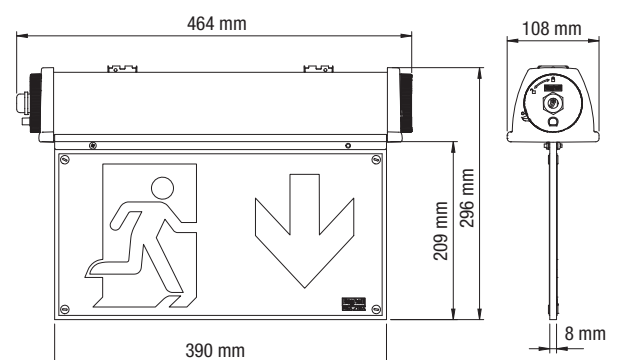

Accessories

to be ordered separately

Order code	Description
19046	ICE PACK BATTERY (for order code 15030-15031 only)
19064	SCREEN BAND DX/SX/BS ACC EM
12101	REMOTE CONTROL (RM INHIBIT FUNCTION)

Accessories

supplied

Cod. ord.	Descrizione
-	ADJUSTABLE BRACKETS FOR WALL INSTALLATION