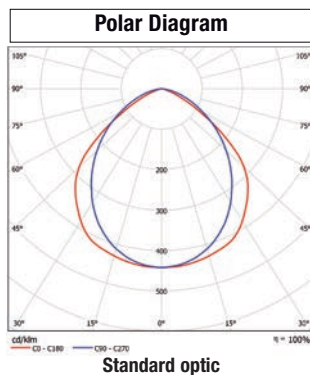

* Equivalent power for comparison with fluorescent lighting fixture

| Power* W | • Dimensions (mm) • | | | Weight max kg |
|-------------|---------------------|-----|------|------------------|
| | L | B | H | |
| 24. 24S | 464 | 108 | 98.5 | 3.2 |