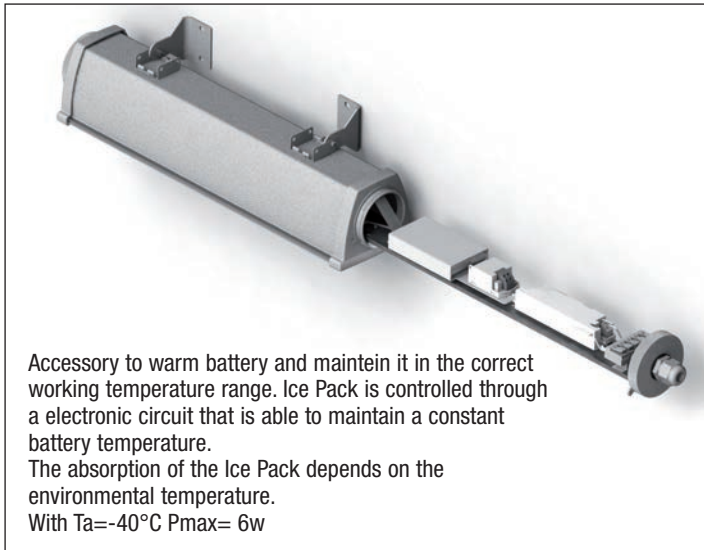

19046 ICE PACK

to be ordered separately

LG Logica

W*	Order code	Description	Model	Autonomy	Battery	N° LED	Flux** SE lm	Flux AR SE lm	Flux SA lm	Absorption max W	Weight kg	Pack single
24	15030	ACC EM LED 24 LG SE/SA 123H	SE/SA	1h/2h/3h	NiMh 7.2V 1.2Ah	32	400/275/200		220	4/4.5	1.4	1

LGFM Logica FM

W*	Order code	Description	Model	Autonomy	Battery	N° LED	Flux** SE lm	Flux AR SE lm	Flux SA lm	Absorption max W	Weight kg	Pack single
24	15031	ACC EM LED 24 LGFM SE/SA 123H	SE/SA	1h/2h/3h	NiMh 7.2V 1.2Ah	32	400/275/200		220	4/4.5	1.4	1

LG Granluce Logica

W*	Order code	Description	Model	Autonomy	Battery	N° LED	Flux** SE lm	Flux AR SE lm	Flux SA lm	Absorption max W	Weight kg	Pack single
24	15032	ACC EM LED 24 LGAR SE 123H S	SE	1h/2h/3h	NiMh 7.2V 1.7Ah	32	800/400/270	1600/800/550		1.7	1.5	1

LGFM Granluce Logica FM

W*	Order code	Description	Model	Autonomy	Battery	N° LED	Flux** SE lm	Flux AR SE lm	Flux SA lm	Absorption max W	Weight kg	Pack single
24	15033	ACC EM LED 24 LGFMAR SE 123H S	SE	1h/2h/3h	NiMh 7.2V 1.7Ah	32	800/400/270	1600/800/550		1.7	1.5	1

* Equivalent power for comparison with fluorescent lighting fixture **Minimum Flux guaranteed according to EN 60598-2-22