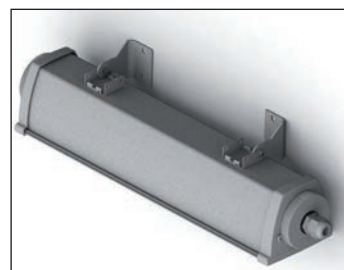

ADJUSTABLE BRACKET