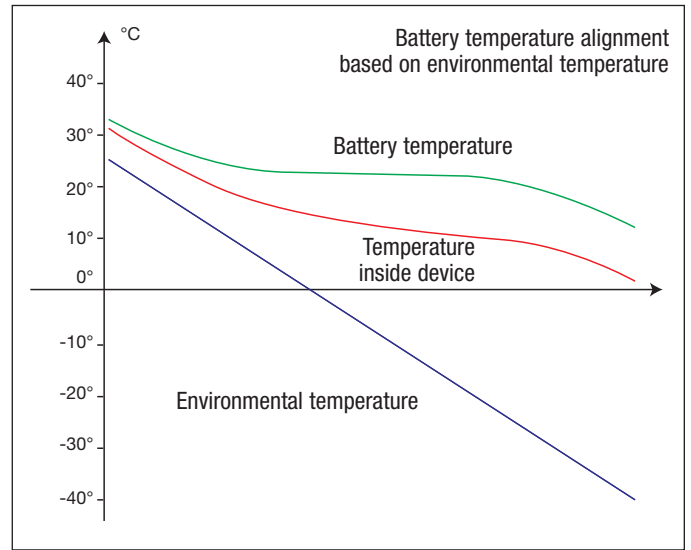

19046 ICE PACK

to be ordered separately

LG Logica

W*	Order code	Description	Model	Autonomy	Battery	N° LED	Flux** SE lm	Flux AR SE lm	Flux SA lm	Absorption max W	Weight kg	Pack single
24	15030	ACC EM LED 24 LG SE/SA 123H	SE/SA	1h/2h/3h	NiMh 7.2V 1.2Ah	32	400/275/200		220	4/4.5	1.4	1

LGFM Logica FM

W*	Order code	Description	Model	Autonomy	Battery	N° LED	Flux** SE lm	Flux AR SE lm	Flux SA lm	Absorption max W	Weight kg	Pack single
24	15031	ACC EM LED 24 LGFM SE/SA 123H	SE/SA	1h/2h/3h	NiMh 7.2V 1.2Ah	32	400/275/200		220	4/4.5	1.4	1

LG Granluce Logica

W*	Order code	Description	Model	Autonomy	Battery	N° LED	Flux** SE lm	Flux AR SE lm	Flux SA lm	Absorption max W	Weight kg	Pack single
24	15032	ACC EM LED 24 LGAR SE 123H S	SE	1h/2h/3h	NiMh 7.2V 1.7Ah	32	800/400/270	1600/800/550		1.7	1.5	1

LGFM Granluce Logica FM

W*	Order code	Description	Model	Autonomy	Battery	N° LED	Flux** SE lm	Flux AR SE lm	Flux SA lm	Absorption max W	Weight kg	Pack single
24	15033	ACC EM LED 24 LGFMAR SE 123H S	SE	1h/2h/3h	NiMh 7.2V 1.7Ah	32	800/400/270	1600/800/550		1.7	1.5	1

* Equivalent power for comparison with fluorescent lighting fixture **Minimum Flux guaranteed according to EN 60598-2-22