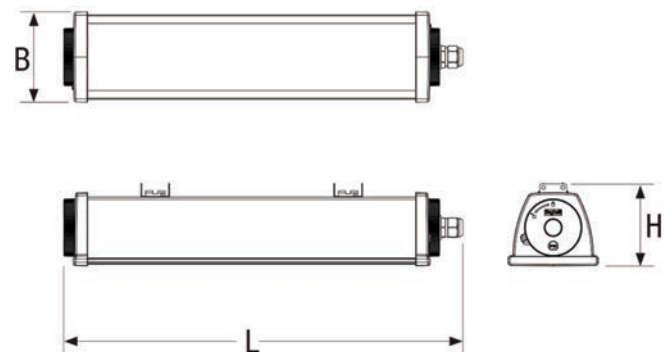

The optical system consists of a reflector that is subdivided in 4 cells for excellent light distribution and a special micro-prismatic glass with extremely high light transmission for greater visual comfort.

* Equivalent power for comparison with fluorescent lighting fixture

| Power* W | • Dimensions (mm) • | | | Weight max kg |
|-------------|---------------------|-----|------|------------------|
| | L | B | H | |
| 24. 24S | 464 | 108 | 98.5 | 3.2 |