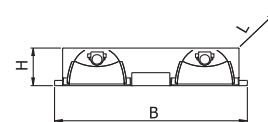

Recessed luminaires - T5 lamps - M600

29-023 | Iyra

Material:

- body: a steel sheet finished by powder technology varnishing
- color: white RAL 9003
- louvre: highly polished parabolic louvre

Degree of protection: IP 20

Code	Power	Lamp	Cap	LxBxH (mm)	Kg
29-023/228/CB	2x28W	T5	G5	1195x295x55	4,3
29-023/254/CB	2x54W	T5	G5	1195x295x55	4,3
29-023/314/CB	3x14W	T5	G5	595x595x55	4,2
29-023/414/CB	4x14W	T5	G5	595x595x55	4,2

Luminaires with 3x24W, 4x24W by request.