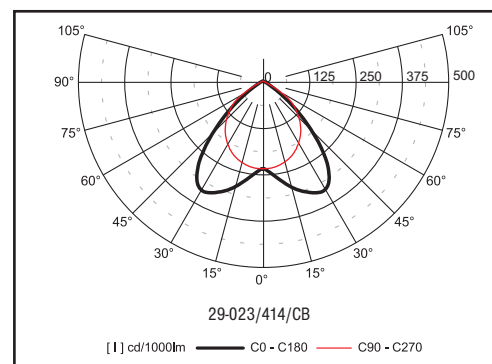

Recessed luminaires - T5 lamps - M600

29-023 | Iyra

Material:

- body: a steel sheet finished by powder technology varnishing
- color: white RAL 9003
- louvre: highly polished parabolic louvre

Degree of protection: IP 20

Code	Power	Lamp	Cap	LxBxH (mm)	Kg
29-023/228/CB	2x28W	T5	G5	1195x295x55	4,3
29-023/254/CB	2x54W	T5	G5	1195x295x55	4,3
29-023/314/CB	3x14W	T5	G5	595x595x55	4,2
29-023/414/CB	4x14W	T5	G5	595x595x55	4,2

Luminaires with 3x24W, 4x24W by request.