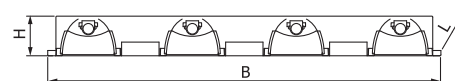

Material:

- body: a steel sheet finished by powder technology varnishing
- color: white RAL 9003
- louvre: highly polished parabolic louvre

Degree of protection: IP 20

Rated voltage: 230V/50Hz

Control gear: electronic ballast, the luminaires are offered also in emergency version

Mounting: in ceiling system M600 - inlay mounting

Application: computer labs, large and small offices, lecture halls, stairways and halls