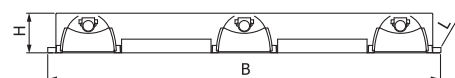

Material:

- body: a steel sheet finished by powder technology varnishing
- color: white RAL 9003
- louvre: highly polished parabolic louvre

Degree of protection: IP 20

Rated voltage: 230V/50Hz

Control gear: electronic ballast, the luminaires are offered also in emergency version

Mounting: in ceiling system M600 - inlay mounting

Application: computer labs, large and small offices, lecture halls, stairways and halls