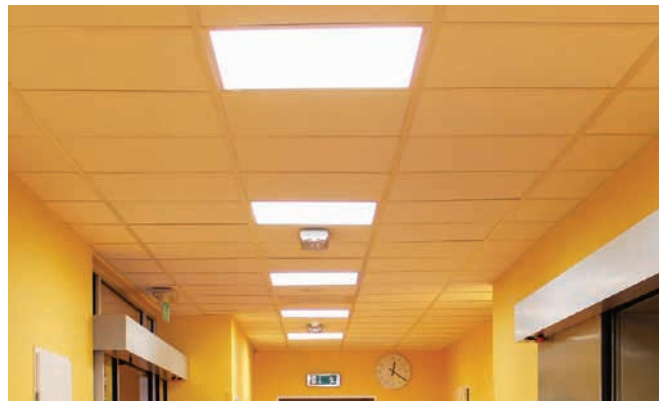

# Salemo LED

Recessed LED luminaires – mounting into ceiling modules M600

## Material:

- body: steel sheet finished by powder technology varnishing
- color: white RAL 9003
- diffuser: frosted acrylic or microprismatic optics

**Degree of protection:** IP40/20

**Rated voltage:** 230 V/50 Hz

**Control gear:** LED driver

**Mounting:** mounting in ceiling module M600

**Application:** computer labs, large and small offices, lecture halls