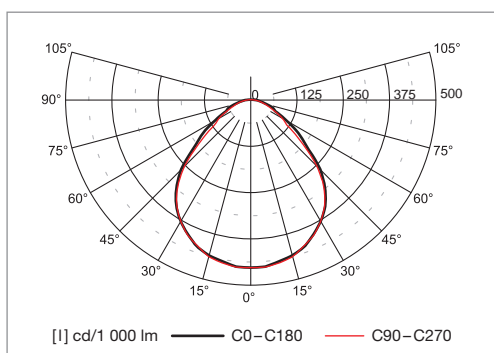

# Salemo LED

Recessed LED luminaires – mounting into ceiling modules M600

## Material:

- body: steel sheet finished by powder technology varnishing
- color: white RAL 9003
- diffuser: frosted acrylic or microprismatic optics

**Degree of protection:** IP40/20

**Rated voltage:** 230 V/50 Hz

## MOUNTING IN MODULE M600

Code	Optics	Absorption W	Lum. flux (lm)	lm/W	Color temp. K	Ra	EEC	L × B × H (mm)	Kg
A37-10140CM	frosted diffuser	56	5 300	95	4 000	>80	A+	595 × 595 × 60	5,0
A37-10140CW	micro-prism optic system	56	5 200	93	4 000	>80	A+	595 × 595 × 60	5,0
A37-10153CM	frosted diffuser	65	7 100	109	4 000	>80	A+	595 × 595 × 60	5,0
A37-10156CM	frosted diffuser	93	10 000	108	4 000	>80	A+	595 × 595 × 60	5,0
A37-10157CM	frosted diffuser	117	12 500	107	4 000	>80	A+	595 × 595 × 60	5,0