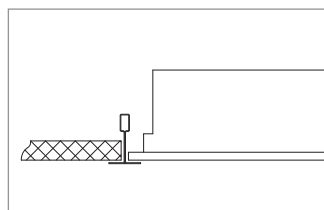

MOUNTING IN MODULE M600

Code	Optics	Absorption W	Lum. flux (lm)	lm/W	Color temp. K	Ra	EEC	L × B × H (mm)	Kg
A37-10140CM	frosted diffuser	56	5 300	95	4 000	>80	A+	595 × 595 × 60	5,0
A37-10140CW	micro-prism optic system	56	5 200	93	4 000	>80	A+	595 × 595 × 60	5,0
A37-10153CM	frosted diffuser	65	7 100	109	4 000	>80	A+	595 × 595 × 60	5,0
A37-10156CM	frosted diffuser	93	10 000	108	4 000	>80	A+	595 × 595 × 60	5,0
A37-10157CM	frosted diffuser	117	12 500	107	4 000	>80	A+	595 × 595 × 60	5,0