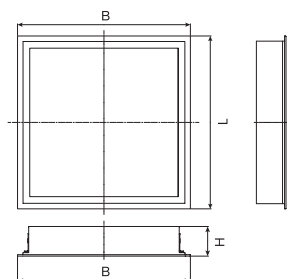

Salemo LED

Recessed LED luminaires – mounting into ceiling modules M600

Material:

- body: steel sheet finished by powder technology varnishing
- color: white RAL 9003
- diffuser: frosted acrylic or microprismatic optics

Degree of protection: IP40/20

Rated voltage: 230 V/50 Hz

Control gear: LED driver

Mounting: mounting in ceiling module M600

Application: computer labs, large and small offices, lecture halls

MOUNTING IN MODULE M600

Code	Optics	Absorption W	Lum. flux (lm)	lm/W	Color temp. K	Ra	EEC	L × B × H (mm)	Kg
A37-10140CM	frosted diffuser	56	5 300	95	4 000	>80	A+	595 × 595 × 60	5,0
A37-10140CW	micro-prism optic system	56	5 200	93	4 000	>80	A+	595 × 595 × 60	5,0
A37-10153CM	frosted diffuser	65	7 100	109	4 000	>80	A+	595 × 595 × 60	5,0
A37-10156CM	frosted diffuser	93	10 000	108	4 000	>80	A+	595 × 595 × 60	5,0
A37-10157CM	frosted diffuser	117	12 500	107	4 000	>80	A+	595 × 595 × 60	5,0