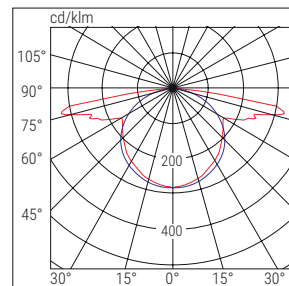

STILE IN 1499L