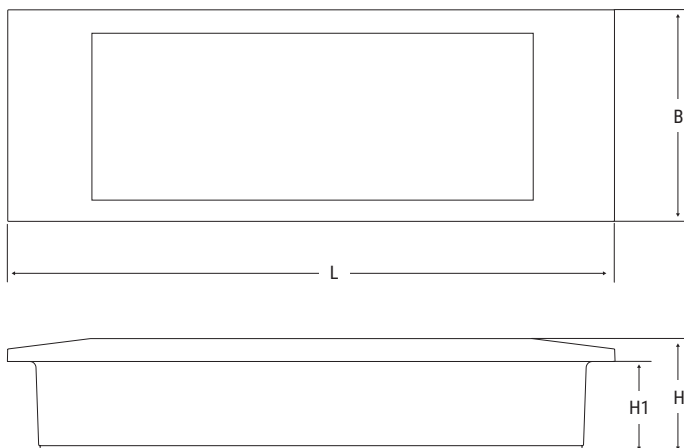

Stile In

emergency

IP40
IK05
850°
□
Batt. LiFe +40°C / 0°C
Batt. Pb +40°C / 0°C

 Luminaire designed for recessed mounting, with an autonomy of up to more than 8 hrs.

 The extensive range of accessories allows one luminaire to be used for recessed, edge mounting and plasterboard applications.

Dimensions mm				Distance of visibility (DV)	
L	B	H	H1	screen	edge mounting
292	102	55.5	44.5	15m	20m

Performance according to EN 1838

Height (m)	Centre distance (m) ESCAPE ROUTES		Illuminated surface area (m) LARGE AREAS	
	Wall	Ceiling	Wall	Ceiling
2.5	5	-	3x3	-
3	-	7	-	5x5
Lighting >1lx at floor level along the centre line without reflections Emax/Emin <40			Lighting >0.5lx at floor level without reflections Emax/Emin <40	
Performance with reference to luminaire Order Code 1499L 130 lm			Maintenance coefficient 0.8	