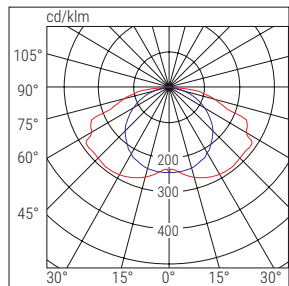

Performance according to EN 1838

Height (m)	Centre distance (m) ESCAPE ROUTES		Illuminated surface area (m) LARGE AREAS	
	Wall	Ceiling	Wall	Ceiling
2.5	5	-	3x3	-
3	-	7	-	5x5
Lighting >1lx at floor level along the centre line without reflections Emax/Emin <40			Lighting >0.5lx at floor level without reflections Emax/Emin <40	
Performance with reference to luminaire Order Code 1499L 130 lm			Maintenance coefficient 0.8	

STILE IN 1499, 1499-24