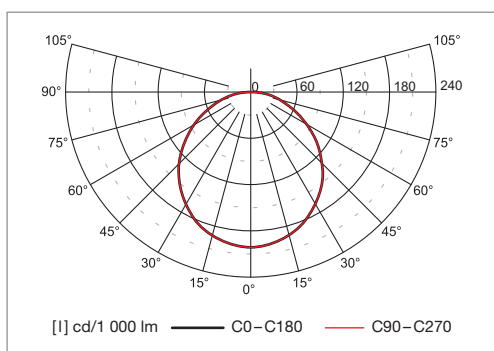

Luna LED

Ceiling and wall LED luminaires IP65

New

Material:

- body: made of thermoplastic
- color: white
- reflector: steel sheet
- diffuser: opal polycarbonate

Degree of protection: IP65

Rated voltage: 230 V/50 Hz

Code	Absorption W	Lum. flux (lm)	lm/W	Color temp. K	Ra	ØB × H (mm)	Kg
A30-10117	14	1 170	84	4 000	80	335 × 130	1.2
A30-10118	17	1 470	86	4 000	80	335 × 130	1.2