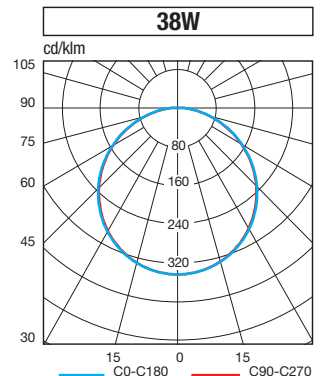

PART NUMBER 70011