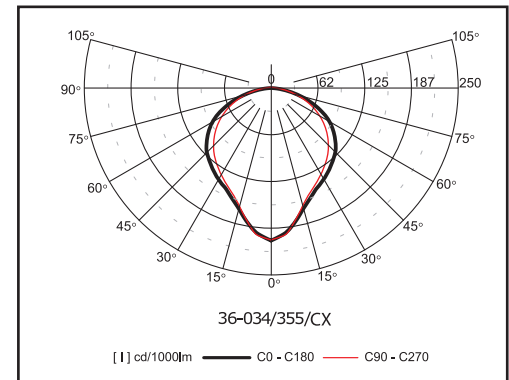

Recessed luminaires IP65 - universal mounting

Material:

- body: a steel sheet finished by powder technology varnishing
- color: white RAL 9003
- cover: prismatic

Degree of protection: IP 65

Rated voltage: 230V/50Hz

Code	Power	Lamp	Cap	LxBxH (mm)	Hole cut out (mm)	Module	Kg
36-033/136/□X	1x36W	T8 lamp	G13	1247x311x100	1215x297	M625	7,7
36-033/158/□X	1x58W	T8 lamp	G13	1547x311x100	1515x297	M625	8,2
36-033/236/□X	2x36W	T8 lamp	G13	1247x311x100	1215x297	M625	7,5
36-033/258/□X	2x58W	T8 lamp	G13	1547x311x100	1515x297	M625	9,0
36-033/418/□X	4x18W	T8 lamp	G13	622x622x122	591x608	M625	8,7
36-034/336/□X	3x36W	comp. fl. lamp	2G11	622x622x122	591x608	M625	8,1
36-034/355/CX	3x55W	comp. fl. lamp	2G11	622x622x122	591x608	M625	8,1
36-033/128/CX	1x28W	T5 lamp	G5	1247x311x100	1215x297	M625	7,7
36-033/135/CX	1x35W	T5 lamp	G5	1547x311x100	1515x297	M625	8,2
36-033/228/CX	2x28W	T5 lamp	G5	1247x311x100	1215x297	M625	7,5
36-033/235/CX	2x35W	T5 lamp	G5	1547x311x100	1515x297	M625	9,0
36-033/414/CX	4x14W	T5 lamp	G5	622x622x122	591x608	M625	8,7