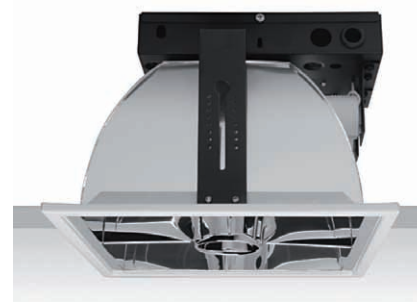

apus | 77-00, 77-01, 77-02

Rectangular recessed - downlights

77-00

77-01

77-02

Material:

- body: made of a steel sheet
- color: white
- reflector: polished aluminium sheet

Degree of protection: IP 20/IP 44

Rated voltage: 230V/50Hz

Control gear: low loss ballast or electronic ballast;
the luminaires are offered also in emergency version

Mounting: recessed mounting in panel ceilings

Application: reception desks, corridors and stairways, entry halls, restaurants

Code	Power	Lamp	Cap	LxBxH (mm)	Kg	Performance
77-004/213/□	2x13W	compact fl. lamp	G24d(q)-1	255x255x195	2,9	decorative glass
77-004/218/□	2x18W	compact fl. lamp	G24d(q)-2	255x255x195	2,9	decorative glass
77-004/226/□	2x26W	compact fl. lamp	G24d(q)-3	255x255x195	2,9	decorative glass
77-004/232/C	2x32W	compact fl. lamp	GX24q-3	255x255x195	2,8	decorative glass
77-004/242/C	2x42W	compact fl. lamp	GX24q-4	255x255x195	2,8	decorative glass
77-014/213/□	2x13W	compact fl. lamp	G24d(q)-1	255x255x195	2,9	RA louver
77-014/218/□	2x18W	compact fl. lamp	G24d(q)-2	255x255x195	2,9	RA louver
77-014/226/□	2x26W	compact fl. lamp	G24d(q)-3	255x255x195	2,9	RA louver
77-014/232/C	2x32W	compact fl. lamp	GX24q-3	255x255x195	2,8	RA louver
77-014/242/C	2x42W	compact fl. lamp	GX24q-4	255x255x195	2,8	RA louver
77-024/213/□	2x13W	compact fl. lamp	G24d(q)-1	255x255x195	2,9	RA NEW louver
77-024/218/□	2x18W	compact fl. lamp	G24d(q)-2	255x255x195	2,9	RA NEW louver
77-024/226/□	2x26W	compact fl. lamp	G24d(q)-3	255x255x195	2,9	RA NEW louver
77-024/232/C	2x32W	compact fl. lamp	GX24q-3	255x255x195	2,8	RA NEW louver
77-024/242/C	2x42W	compact fl. lamp	GX24q-4	255x255x195	2,8	RA NEW louver