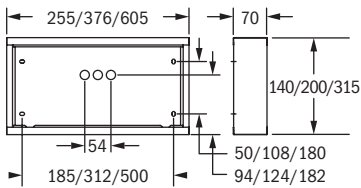

Please order mounting accessories separately

Order code			Description
VD 21m	VD 34m	VD 56m	
F95057	F95057	F95057	Adaptor for ceiling mounting
F95600	F95600	F95600	Rectangular suspension: 250 mm
F95601	F95601	F95601	Rectangular suspension: 500 mm
F95602	F95602	F95602	Rectangular suspension: 1000 mm
F95401	F95401	F95401	Wire suspension: max. 1200 mm
F95055	F95056	F95070	Bracket suspension
F95400	F95400	F95400	Suspension rod: 500 mm
F95067	F95067	F95067	Adaptor for chain or wire suspension

Please order exit sign accessories separately

Order code			Description	
VD 21m	VD 34m	VD 56m		
E16620M	E16640M	-	Exit sign pane	
E16622M	E16642M	-	Exit sign pane	
E16621M	E16641M	-	Exit sign pane	
E16623M	E16643M	-	Exit sign pane	
E16604M	E16608M	E16134M	Exit sign pane	
E16605M	E16609M	E16135M	Exit sign pane	
E16606M	E16610M	E16136M	Exit sign pane	
E16607	E16611	E16234	Opal plastic pane	
E16242	E16241	E16251	Metal sheet painted in body color	

Please order additional accessories separately

VD 21m	VD 34m	VD 56m	Description
F95032	F95032	-	Wire guard (surface wall mounting)

surface wall mounting