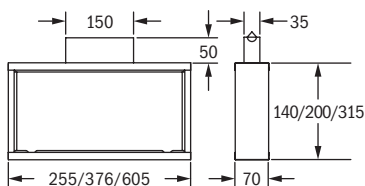

for chain or wire suspension