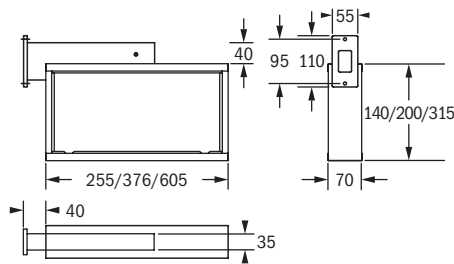

bracket suspension