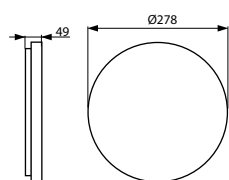

Lunako LED Round

Ceiling and wall-mounted LED luminaires

Lunako LED Round 18W