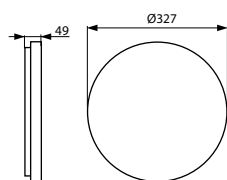

Lunako LED Round 24W

Material:

- body: polycarbonate
- color: white
- diffuser: polycarbonate

Degree of protection: IP54

Rated voltage: 230 V/50 Hz

Control gear: LED driver

Mounting: surfaced mounting on ceiling or wall

Application: reception desks, corridors and stairways, lobby-rooms

Lunako LED Round:

Code	Absorption W	Lum. flux (lm)	lm/W	Color temp. K	Ra	Dimensions (mm)	Kg
A44-10140BM	18	1 620	90	3 000	80	278 x 49	0.9
A44-10140CM	18	1 700	94	4 000	80	278 x 49	0.9
A44-10160BM	24	2 160	90	3 000	80	327 x 49	1.1
A44-10160CM	24	2 280	95	4 000	80	327 x 49	1.1