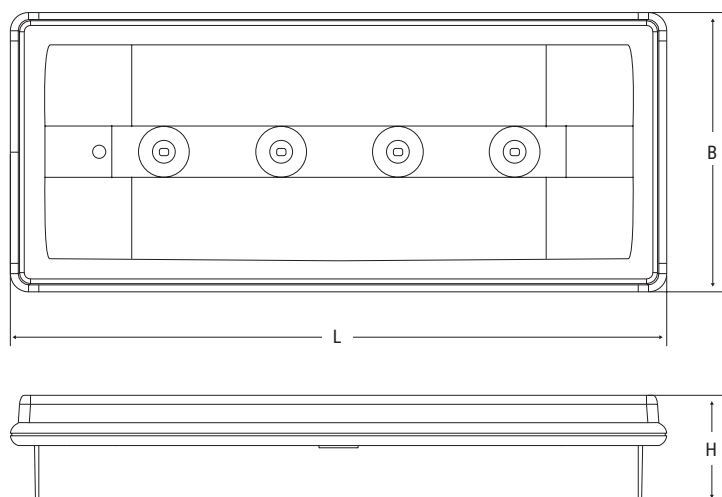

Unique luminaire with SE and SA function, with adjustable autonomy from 1 to 3hrs.

Large spaces inside the product facilitate wiring and maintenance. The housing is equipped with 3 x ø16 pre-drilled inlets and can be installed over a 503 box. Recessed box supplied.

Housing Polycarbonate, white RAL 9003

Screen Clear polycarbonate

Compliance EN 60598-1, EN 60598-2-2, EN 60598-2-22, UNI EN 1838, UNI 11222, EN 62034

Dimensions mm			Distance of visibility (DV)
L	B	H	
280	119	46	21m