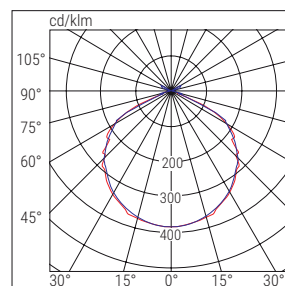

Performance according to EN 1838

Height (m) 	Centre distance (m) ESCAPE ROUTES 		Illuminated surface area (m) LARGE AREAS 	
	Wall	Ceiling	Wall	Ceiling
2.5	5	-	3x3	-
3	-	8	-	6x6
Lighting >1lx at floor level along the centre line without reflections Emax/Emin <40			Lighting >0.5lx at floor level without reflections Emax/Emin <40	
Performance with reference to luminaire Order Code 4400 100 lm			Maintenance coefficient 0.8	

PRATICA IP42