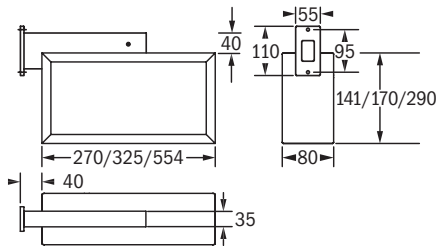

¹ Sheet steel, aluminium grey

Please order exit sign accessories separately

Order code			Description	
VD 24m	VD 30m	VD 53m		
E16710M	E16715M	E16720M	Exit sign pane	
E16711M	E16716M	E16721M	Exit sign pane	
E16712M	E16717M	E16722M	Exit sign pane	
E16713	E16718	E16723	Opal plastic pane	
E16714	E16719	E16724	Metal sheet painted in body color	

Please order additional accessories separately

VD 24m	VD 30m	VD 53m	
F95724	F95724	-	Wire guard (surface wall mounting)

surface wall mounting

surface ceiling mounting

rectangular suspension

wire suspension