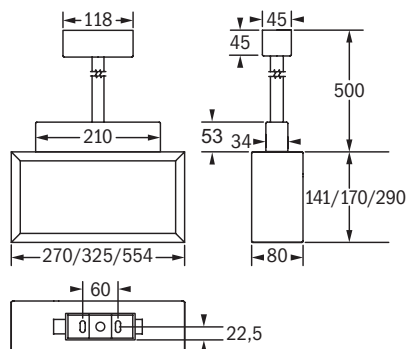

suspension rod