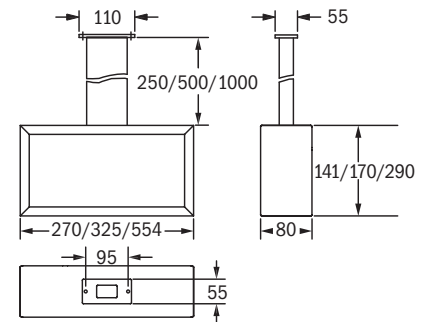

¹ Sheet steel, aluminium grey

Please order exit sign accessories separately

Order code			Description	
VD 24m	VD 30m	VD 53m		
E16710M	E16715M	E16720M	Exit sign pane	
E16711M	E16716M	E16721M	Exit sign pane	
E16712M	E16717M	E16722M	Exit sign pane	
E16713	E16718	E16723	Opal plastic pane	
E16714	E16719	E16724	Metal sheet painted in body color	

Please order additional accessories separately

VD 24m	VD 30m	VD 53m	
F95724	F95724	-	Wire guard (surface wall mounting)

surface wall mounting

surface ceiling mounting

rectangular suspension

wire suspension