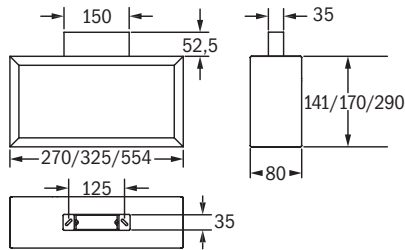

surface ceiling mounting