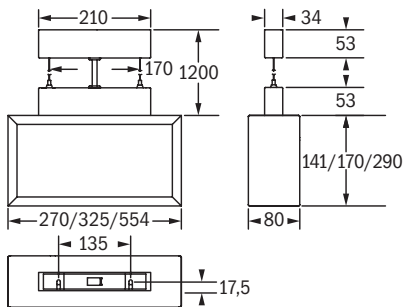

¹ Sheet steel, aluminium grey

Please order exit sign accessories separately

Order code			Description	
VD 24m	VD 30m	VD 53m		
E16710M	E16715M	E16720M	Exit sign pane	
E16711M	E16716M	E16721M	Exit sign pane	
E16712M	E16717M	E16722M	Exit sign pane	
E16713	E16718	E16723	Opal plastic pane	
E16714	E16719	E16724	Metal sheet painted in body color	

Please order additional accessories separately

VD 24m	VD 30m	VD 53m	
F95724	F95724	-	Wire guard (surface wall mounting)

surface wall mounting

surface ceiling mounting

rectangular suspension

wire suspension