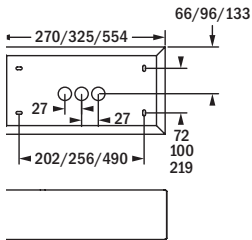

Please order mounting accessories separately

Order code			Description
VD 24m	VD 30m	VD 53m	
F95717	F95717	F95717	Adaptor for ceiling mounting¹
F95718	F95718	F95718	Rectangular suspension: 250 mm¹
F95719	F95719	F95719	Rectangular suspension: 500 mm¹
F95720	F95720	F95720	Rectangular suspension: 1000 mm¹
F95723	F95723	F95723	Wire suspension: max. 1200 mm¹
F95714	F95721	F95729	Bracket suspension¹
F95722	F95722	F95722	Suspension rod: 500 mm¹

¹ Sheet steel, aluminium grey

Please order exit sign accessories separately

Order code			Description	
VD 24m	VD 30m	VD 53m		
E16710M	E16715M	E16720M	Exit sign pane	
E16711M	E16716M	E16721M	Exit sign pane	
E16712M	E16717M	E16722M	Exit sign pane	
E16713	E16718	E16723	Opal plastic pane	
E16714	E16719	E16724	Metal sheet painted in body color	

Please order additional accessories separately

VD 24m	VD 30m	VD 53m	
F95724	F95724	-	Wire guard (surface wall mounting)

surface wall mounting