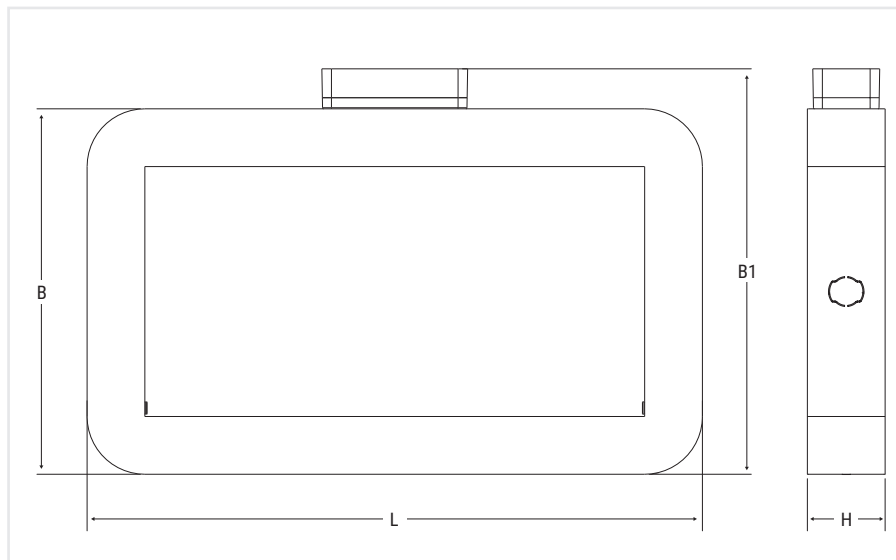

Applications

Civil, services, offices, shops, design showrooms

Characteristics

Power supply 230VAC \pm 10%, 50÷60Hz

Mounting Wall, ceiling

Recharging time 12h

Housing Polyester powder-coated pre-galvanised sheet steel, white RAL 9003

Optics Aluminium reflector and PMMA diffuser

Compliance EN 60598-1, EN 60598-2-22, UNI EN 1838, UNI 11222, EN 62034

Dimensions mm			
L	B	B1	H
277	164.5	182.5	35

082

	Order Code	W	Description	Version	Autonomy h	Battery	FLUX SE lm	FLUX SA lm	Input power		Weight Kg	Packaging Single/Multi pack
									DC	AC		
TR	18200		ZERO SE/SA TR RM	SA/SE	1/2/3	LiFe 3.2V 1.5Ah	1000	450		3W		STANDARD
AT - OPT	18201		ZERO SE/SA OPT	SA/SE	1/1.5/2/3/8	2xLTO 7.2V 0.5AH	1000	450		5W		CENTRALISED SELF-TESTING
	LG	Standalone luminaires with Centralised Diagnostics integrating the Module Order No. 15036										
	LGFM	Standalone luminaires with Centralised Radio Diagnostics integrating the Module Order Code 15037										
	DALI	Standalone luminaires with Dali Centralised Diagnostics integrating the Module Order Code 15038										
LG230	17902		ZERO LGS230 LS-UV				450	450	4.1W	8.3VA		CENTRALISED BATTERY
LG24	17903		ZERO LGS24 LS-UV				450	450	3.7W			
HT230	17904		ZERO HT				450	450	4.7W	9.5VA		