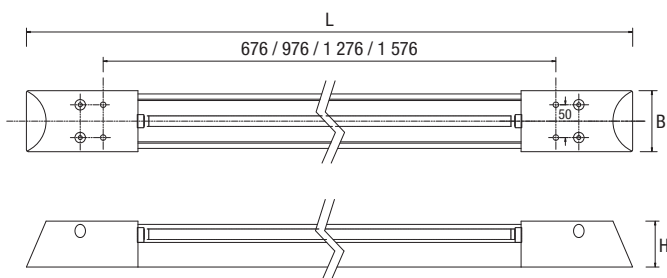

Tubular | 46-00

Industrial luminaires T5

Code	Power	Lamp	Cap	L × B × H (mm)
46-003/114/CY	1 × 14W	T5	G5	910 × 93 × 70
46-003/124/CY	1 × 24W	T5	G5	910 × 93 × 70
46-003/121/CY	1 × 21W	T5	G5	1 210 × 93 × 70
46-003/139/CY	1 × 39W	T5	G5	1 210 × 93 × 70
46-003/128/CY	1 × 28W	T5	G5	1 510 × 93 × 70
46-003/154/CY	1 × 54W	T5	G5	1 510 × 93 × 70
46-003/135/CY	1 × 35W	T5	G5	1 810 × 93 × 70
46-003/180/CY	1 × 80W	T5	G5	1 810 × 93 × 70

The fixtures are not equipped with the lamps.

Material:

- body: is made of high impact resistance white painted metal sheet
- color: white
- diffuser: transparent polycarbonate tube 63mm (2.5 mm thick)

Degree of protection: IP66