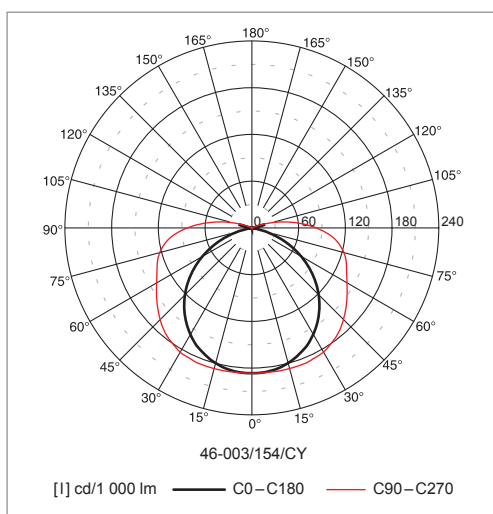

Tubular | 46-00

Industrial luminaires T5

Code	Power	Lamp	Cap	L × B × H (mm)
46-003/114/CY	1 × 14W	T5	G5	910 × 93 × 70
46-003/124/CY	1 × 24W	T5	G5	910 × 93 × 70
46-003/121/CY	1 × 21W	T5	G5	1 210 × 93 × 70
46-003/139/CY	1 × 39W	T5	G5	1 210 × 93 × 70
46-003/128/CY	1 × 28W	T5	G5	1 510 × 93 × 70
46-003/154/CY	1 × 54W	T5	G5	1 510 × 93 × 70
46-003/135/CY	1 × 35W	T5	G5	1 810 × 93 × 70
46-003/180/CY	1 × 80W	T5	G5	1 810 × 93 × 70

The fixtures are not equipped with the lamps.

Material:

- body: is made of high impact resistance white painted metal sheet
- color: white
- diffuser: transparent polycarbonate tube 63mm (2.5 mm thick)

Degree of protection: IP66