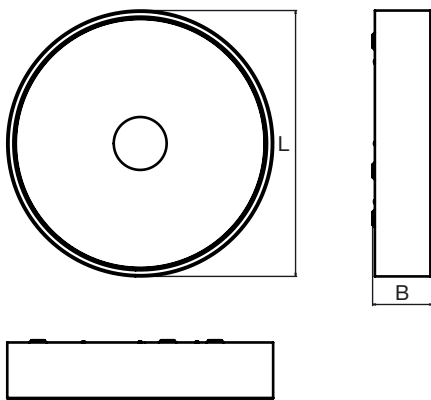

Rondo LED

Ceiling and suspended LED luminaires

Material:

- body: painted steel sheet
- color: grey (RAL 9006)
- diffuser: frosted acrylic or microprismatic optics

Ambient temperature: $-20 \div 25^{\circ}\text{C}$

Degree of protection: IP20

Rated voltage: 230 V/50 Hz

Control gear: LED driver, the luminaires are offered also in emergency version

Mounting: surfaced or suspended on ceiling

Accessories: (to be ordered separately)

99-0157 – wire suspensions, transparent power cable $3 \times 0.75 \text{ mm}^2$ (120 cm) – set for one luminaire

99-0158 – wire suspensions, transparent power cable $5 \times 0.75 \text{ mm}^2$ (120 cm) – set for one luminaire

99-0159 – wire suspensions, transparent power cable $7 \times 0.75 \text{ mm}^2$ (120 cm) – set for one luminaire

Application: shops, stairways, corridors in shopping centers, vestibules, hotels and restaurants

Code	Optics	Absorption W	Lum. flux (lm)	lm/W	Color temp. K	Ra	L × B (mm)	Kg
A17-10061CM	frosted diffuser	36	3 300	92	4 000	>80	352 × 79	3.0
A17-10061CW	micro-prism optic system	36	3 200	89	4 000	>80	352 × 79	3.0