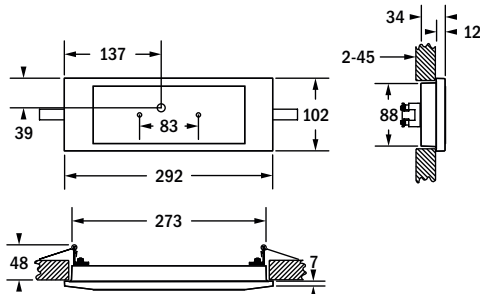

surface wall mounting

recessed wall mounting (hollow wall)

wall cutout:
278 x 92mm

recessed wall mounting (solid wall)

surface ceiling mounting

recessed ceiling mounting (hollow ceiling)

ceiling cutout: 278 x 92mm