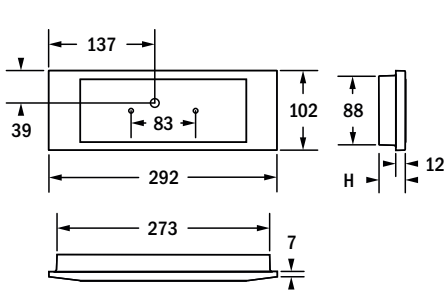

surface wall mounting

recessed wall mounting (hollow wall)

wall cutout:
278 x 92mm

recessed wall mounting (solid wall)

surface ceiling mounting

recessed ceiling mounting (hollow ceiling)

ceiling cutout: 278 x 92mm