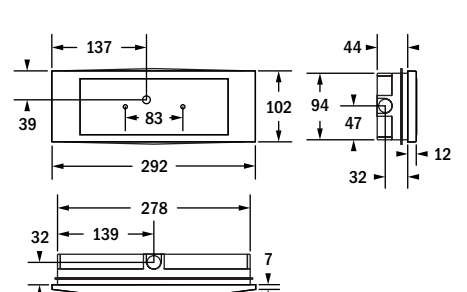

surface wall mounting

recessed wall mounting (hollow wall)

wall cutout:
278 x 92mm

recessed wall mounting (solid wall)

surface ceiling mounting

recessed ceiling mounting (hollow ceiling)

ceiling cutout: 278 x 92mm