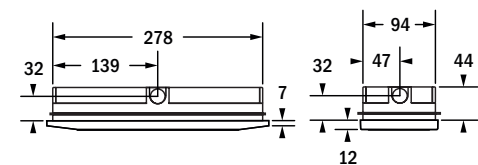

surface wall mounting

recessed wall mounting (hollow wall)

wall cutout:
278 x 92mm

recessed wall mounting (solid wall)

surface ceiling mounting

recessed ceiling mounting (hollow ceiling)

ceiling cutout: 278 x 92mm