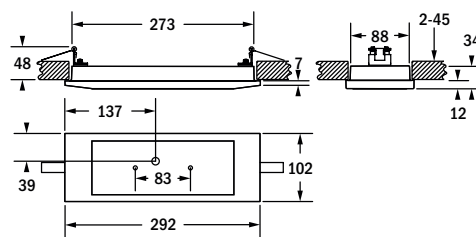

surface wall mounting

recessed wall mounting (hollow wall)

wall cutout:
278 x 92mm

recessed wall mounting (solid wall)

surface ceiling mounting

recessed ceiling mounting (hollow ceiling)

ceiling cutout: 278 x 92mm