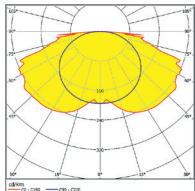

Decentralized / Central supply

SICURO_{S24}	[EVG]	[SLEB]	[ALOG]	LED	P	Φ	P =	S ~	P =

Surface or recessed wall mounting, surface or recessed ceiling mounting¹

TB93230-S24	TB93230E	TB93230S	TB93230A	20	1.4W	120lm	2.0W	4.5VA	2.5W

¹ For recessed wall / ceiling mounting in cavity walls or hollow ceilings, please order required accessories separately.