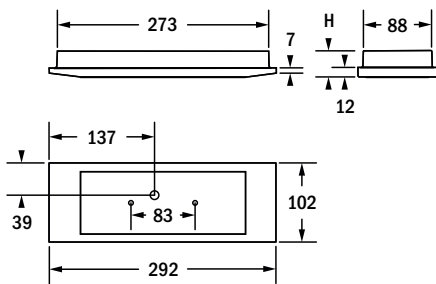

surface wall mounting

recessed wall mounting (hollow wall)

wall cutout:
278 x 92mm

recessed wall mounting (solid wall)

surface ceiling mounting

recessed ceiling mounting (hollow ceiling)

ceiling cutout: 278 x 92mm