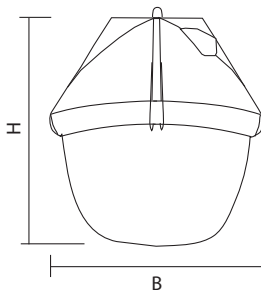

Leo | 40-01, 40-91

Industrial luminaires

Material:

- body: rubber gear box and transparent plastic cover
- color: grey RAL 9005
- diffuser: clear polycarbonate

Degree of protection: IP54

Rated voltage: 230 V / 50 Hz

Mounting: on hinged hook

Application: farms, metallurgical plants, mine pits, belt transporters, lift shafts, building sites, industrial buildings

Code	Power	Lamp	Color temp. (K)	Cap	B × H (mm)	Kg	Note
40-011/050/+Y	1x50 W max.	LED lamp	–	E27	260 × 295	2,1	supplied without lamp
40-919/015/+Y4	1 × 15 W	LED lamp	4 000	E27	260 × 295	2,3	supplied with 56811 (1600 lm)
40-919/022/+Y3	1 × 22 W	LED lamp	3 000	E27	260 × 295	2,3	supplied with 56156 (2500 lm)
40-919/022/+Y4	1 × 22 W	LED lamp	4 000	E27	260 × 295	2,3	supplied with 56157 (2500 lm)